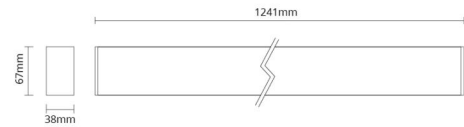

Housing: Aluminium
 Colour: White
 Optics: Polycarbonat (PC)

Mounting/Connection

Mounting: Suspended, Indoor
 Wire set: 2x2m wire kit
 Cable: Cable 5x0,75mm² 2,5m

Dimensions

Length (mm) L: 1241
 Width (mm) W: 38
 Height (mm) H: 67
 Weight (kg) gross/net: 3.171 / 2.5

Packaging

Packing dimensions (mm): 1345 x 125 x 88

7 0 2 1 9 8 2 1 2 0 8 1 7