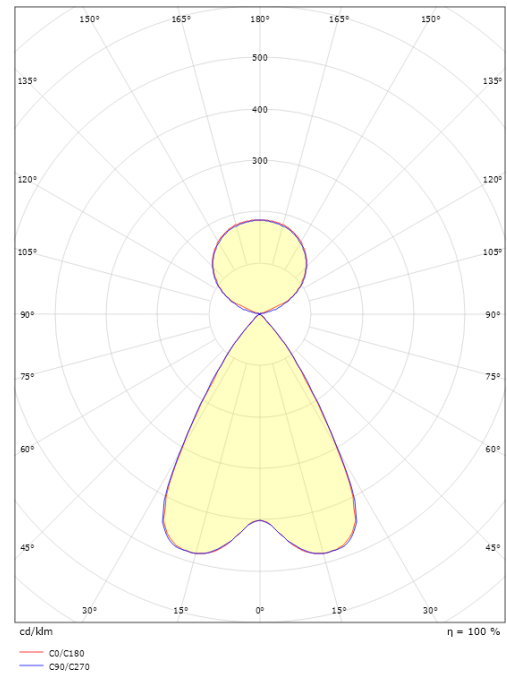

Light technic

Type of light source: LED
 Luminous flux: 4140lm
 Efficacy: 122 lm/W
 Colour temperature: 3000K
 Colour rendering (CRI): Ra>80
 MacAdams factor: SDCM: 3
 Lifetime: L80/B20>100,000
 Lifetime: L90>50,000
 Light distribution: Direct/Indirect 50/50%
 Optic: Cubic Optic Black
 UGR: UGR<10
 Photobiological safety: RG 1

Housing: Aluminium
 Colour: White
 Optics: Polycarbonat (PC)

Mounting/Connection

Mounting: Suspended, Indoor
 Wire set: 2x2m wire kit
 Cable: Cable 5x0,75mm² 2,5m

Dimensions

Length (mm) L: 1241
 Width (mm) W: 38
 Height (mm) H: 67
 Weight (kg) gross/net: 3.171 / 2.5

Packaging

Packing dimensions (mm): 1345 x 125 x 88

7 0 2 1 9 8 2 1 2 0 8 1 7