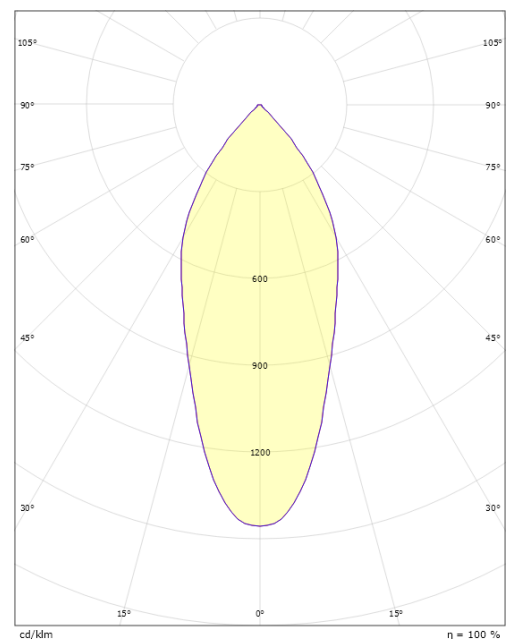

Light technic

Type of light source: LED
 Luminous flux: 470lm
 Efficacy: 67 lm/W
 Colour temperature: 2000-2800K
 Colour rendering (CRI): Ra>95
 MacAdams factor: SDCM: 3
 Lifetime: L90/B10>50,000
 Light distribution: Direct Reflector
 Optic: Reflector
 Beam angle: 42°
 UGR: UGR<22

Housing: Aluminium
 Colour: Black (RAL 9004)
 Optics: Tempered glass

Mounting/Connection

Mounting: Recessed, Indoor
 Connection: Screwless terminal block

Dimensions

Height (mm) H: 40
 Diameter (mm) D: 90
 Cut-out (mm): 83
 Weight (kg) gross/net: 0.361 / 0.361

Packaging

Packing dimensions (mm): 122 x 121 x 95
 Number per pack: 8

cd/klm
 — C0/C180
 — C90/C270

7 021989052173