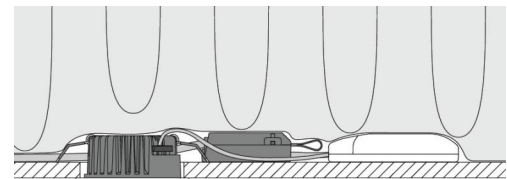

Packaging

Packing dimensions (mm): 122 x 121 x 95
Number per pack: 8

cd/klm
— C0/C180
— C90/C270

7 021989052173