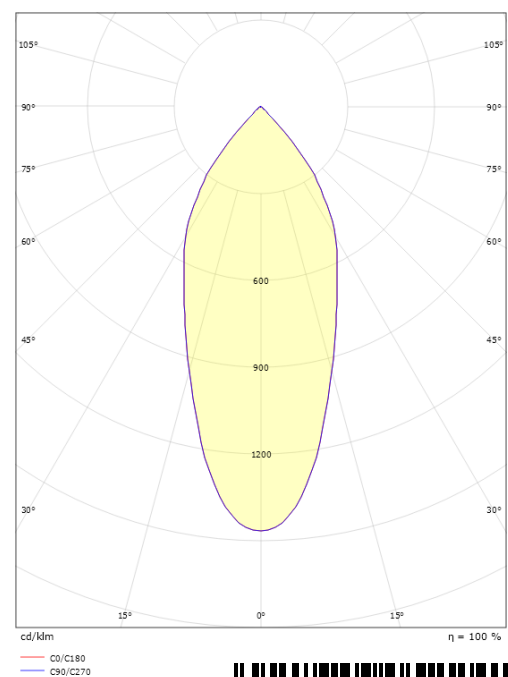

Junistar ECO Isosafe Black 590lm 3000K Ra 98 Trailing edge dimming

Article code: 905224
EAN: 7021989052241

Electrical

Wattage: 6W
System wattage: 7W
Voltage: 220-240V
Max. luminaires per circuit breaker: B10: 105, B16: 168, C10: 105, C16: 168

Light technic

Type of light source: LED
Luminous flux: 590lm
Efficacy: 84 lm/W
Colour temperature: 3000K
Colour rendering (CRI): Ra 98
MacAdams factor: SDCM: 2
Lifetime: L90/B10>100,000
Light distribution: Direct
Optic: Reflector
Beam angle: 42°

Control/Dimming

Type: Trailing edge dimming

Protection

Luminaire class: Class II SELV

Energy and approvals

Contains light source of energy class: F
Breeam: Fulfils Hea 01 for flicker free lighting

Materials and finish

Housing: Aluminium
Colour: Black (RAL 9004)
Optics: Tempered glass

Mounting/Connection

Mounting: Recessed, Indoor
Connection: Screwless terminal block

Dimensions

Height (mm) H: 40
Diameter (mm) D: 90
Cut-out (mm): 83
Weight (kg) gross/net: 0.361 / 0.361

Packaging

Packing dimensions (mm): 122 x 121 x 95
Number per pack: 8

cd/klm
— C0/C180
— C90/C270

7 0 2 1 9 8 9 0 5 2 2 4 1