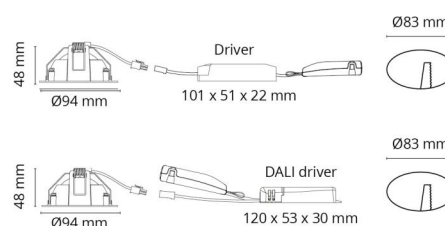

### Mounting/Connection

Mounting: Recessed, Indoor  
 Connection: 5 pol Linect / screwless terminal block

### Dimensions

Height (mm) H: 50  
 Diameter (mm) D: 94  
 Cut-out (mm): 83  
 Ceiling void depth (mm): 48  
 Weight (kg) gross/net: 0.395 / 0.325

### Packaging

Packing dimensions (mm): 130 x 115 x 75

7 0 2 1 9 8 9 0 2 5 1 1 5