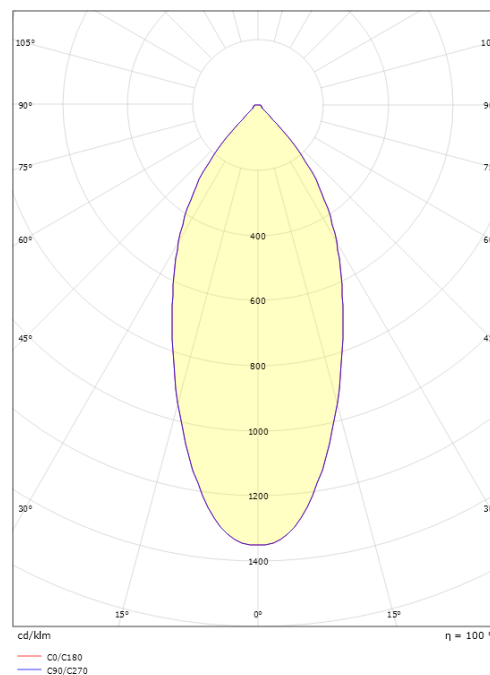

Junistar Lux White 620lm 4000K Ra 98 DALI

Article code: 902511
EAN: 7021989025115

Electrical

Wattage: 7W
System wattage: 8W
Voltage: 220-240V
Frequency (Hz): 50/60Hz
Max. luminaires per circuit breaker: B10: 105, B16: 168, C10: 105, C16: 168

Light technic

Type of light source: LED
Luminous flux: 620lm
Efficacy: 78 lm/W
Colour temperature: 4000K
Colour rendering (CRI): Ra 98
MacAdams factor: SDCM: 1
Lifetime: L90/B10>100,000
Light distribution: Direct
Optic: Reflector
Beam angle: 42°

Control/Dimming

Type: DALI

Protection

Luminaire class: Class II SELV

Energy and approvals

Contains light source of energy class: F
Breeam: Fulfils Hea 01 for flicker free lighting
BVB: Yes

Materials and finish

Housing: Aluminium
Colour: White (RAL 9003)
Optics: Tempered glass

Mounting/Connection

Mounting: Recessed, Indoor
Connection: 5 pol Linect / screwless terminal block

Dimensions

Height (mm) H: 50
Diameter (mm) D: 94
Cut-out (mm): 83
Ceiling void depth (mm): 48
Weight (kg) gross/net: 0.395 / 0.325

Packaging

Packing dimensions (mm): 130 x 115 x 75

7 0 2 1 9 8 9 0 2 5 1 1 5