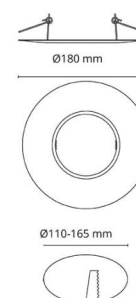

Housing: Stainless steel
Colour: Matte white (RAL 9003)

Mounting/Connection

Mounting: Indoor / Outdoor

Dimensions

Height (mm) H: 45
Diameter (mm) D: 180
Cut-out (mm): 110
Weight (kg) gross/net: 0.11 / 0.09

Packaging

Packing dimensions (mm): 185 x 185 x 45

7 0 2 1 9 8 0 0 9 2 2 4 6