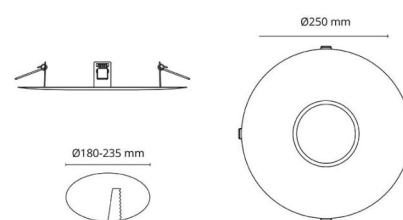

Housing: Stainless steel
Colour: Matte white (RAL 9003)

Mounting/Connection

Mounting: Indoor / Outdoor

Dimensions

Height (mm) H: 45
Diameter (mm) D: 250
Cut-out (mm): 180
Weight (kg) gross/net: 0.5 / 0.3

Packaging

Packing dimensions (mm): 260 x 260 x 195

7 0 2 1 9 8 0 0 9 2 2 7 7