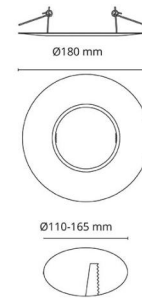

Mounting/Connection

Mounting: Indoor / Outdoor

Dimensions

Height (mm) H: 45
Diameter (mm) D: 180
Cut-out (mm): 110
Weight (kg) gross/net: 0.11 / 0.09

Packaging

Packing dimensions (mm): 185 x 185 x 45

7 0 2 1 9 8 0 0 9 2 3 4 5