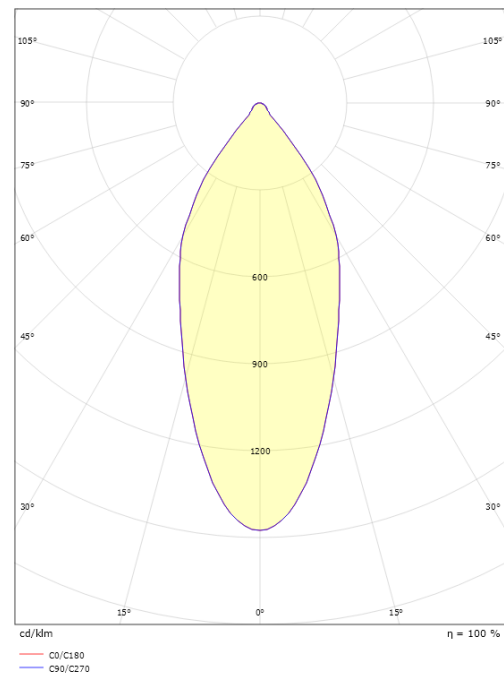

Junistar Soft White 850lm 3000K Ra 98 Trailing edge dimming

Article code: 903311
EAN: 7021989033110

Electrical

Wattage: 9W
System wattage: 11W
Voltage: 220-240V
Max. luminaires per circuit breaker: B10: 77, B16: 123, C10: 77, C16: 123

Light technic

Type of light source: LED
Luminous flux: 850lm
Efficacy: 77 lm/W
Colour temperature: 3000K
Colour rendering (CRI): Ra 98
MacAdams factor: SDCM: 2
Lifetime: L90/B10>100,000
Light distribution: Direct
Optic: Reflector
Beam angle: 42°
UGR: UGR<22

Control/Dimming

Type: Trailing edge dimming

Protection

Luminaire class: Class II SELV

Energy and approvals

Contains light source of energy class: F
Breeam: Fulfils Hea 01 for flicker free lighting
BVB: Yes

Materials and finish

Housing: Aluminium
Colour: Matte white (RAL 9003)
Optics: Tempered glass

Mounting/Connection

Mounting: Recessed, Indoor / Outdoor
Connection: Screwless terminal block

Dimensions

Height (mm) H: 53
Diameter (mm) D: 94
Cut-out (mm): 83
Ceiling void depth (mm): 51
Distance to flammable materials: 10mm
Weight (kg) gross/net: 0.696 / 0.58

Packaging

Packing dimensions (mm): 130 x 115 x 85

7 021989033110