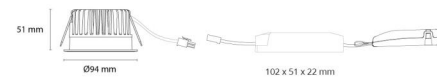

Packaging

Packing dimensions (mm): 130 x 115 x 85