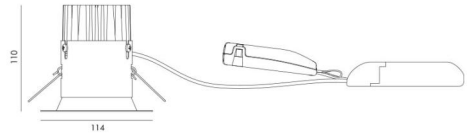

Materials and finish

Housing: Aluminium
Colour: Matte white (RAL 9003)
Optics: Tempered glass

Mounting/Connection

Mounting: Recessed, Indoor / Outdoor
Module: 2200
Connection: 5 pol Linect / screwless terminal block

Dimensions

Height (mm) H: 112
Diameter (mm) D: 114
Cut-out (mm): 83
Ceiling void depth (mm): 110
Distance to flammable materials: 100mm
Weight (kg) gross/net: 1.08 / 0.9

Packaging

Packing dimensions (mm): 142 x 142 x 140