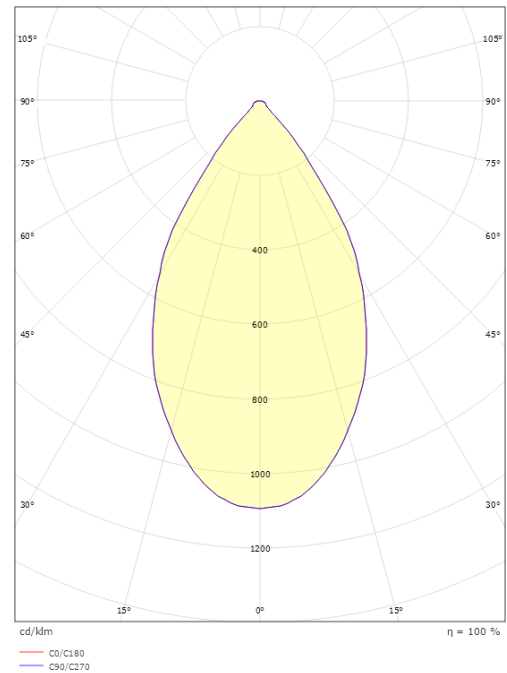

Jupiter Pro

Jupiter Pro 2200 White 60° 2090lm 3000K Ra>90 DALI-2 / Push Dim

Article code: 960310
EAN: 7021989603108

Electrical

System wattage: 22W
Voltage: 220-240V
Max. luminaires per circuit breaker: B10: 35, B16: 57, C10: 58, C16: 95

Light technic

Type of light source: LED
Luminous flux: 2090lm
Efficacy: 95 lm/W
Colour temperature: 3000K
Colour rendering (CRI): Ra>90
MacAdams factor: SDCM: 2
Lifetime: L90/B10>100,000
Light distribution: Direct
Optic: Reflector
Beam angle: 60°
UGR: UGR<25

Dimensions

Height (mm) H: 112
Diameter (mm) D: 114
Cut-out (mm): 83
Ceiling void depth (mm): 110
Distance to flammable materials: 100mm
Weight (kg) gross/net: 1.08 / 0.9

Packaging

Packing dimensions (mm): 142 x 142 x 140