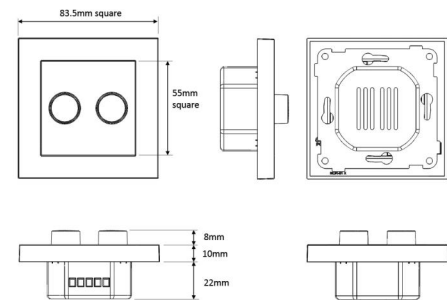

### Mounting/Connection

Mounting: Recessed, Indoor

### Dimensions

Length (mm) L: 84  
 Width (mm) W: 84  
 Height (mm) H: 42  
 Weight (kg) gross/net: 0.118 / 0.093

### Packaging

Packing dimensions (mm): 90 x 50 x 90

7 0 2 1 9 8 8 2 0 4 7 3 3