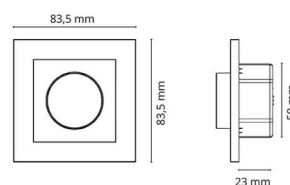

**Control/Dimming**

Type: Trailing edge dimming

Materials and finish

Housing: Polycarbonat (PC)
 Colour: White (RAL 9003)

Mounting/Connection

Mounting: Recessed, Indoor

Dimensions

Length (mm) L: 84
 Width (mm) W: 84
 Height (mm) H: 42
 Cut-out (mm): 56
 Weight (kg) gross/net: 0.085 / 0.085

**Packaging**

Packing dimensions (mm): 84 x 84 x 42
 Number per pack: 6

7 0 2 1 9 8 8 2 0 4 7 0 2