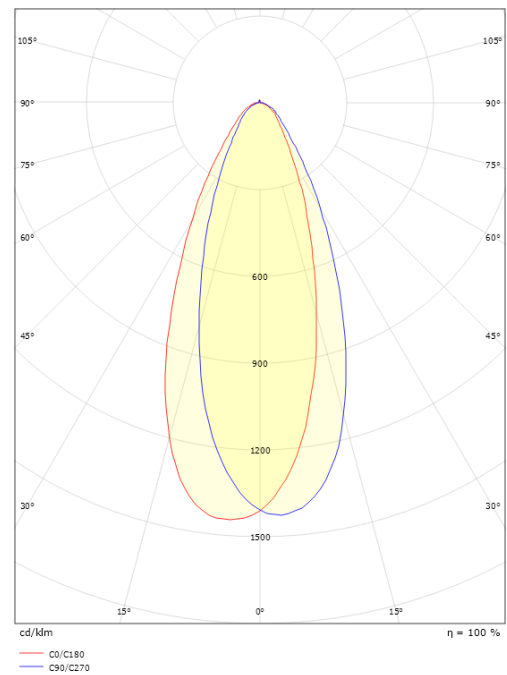

GU10 Brushed steel 360lm 2700K Ra>90

Article code: 830962
EAN: 7021988309629

Electrical

System wattage: 6W
Voltage: 220-240V
Max. luminaires per circuit breaker: B10: 32, B16: 52, C10: 54, C16: 86

Light technic

Type of light source: LED
Socket: GU10
Luminous flux: 360lm
Efficacy: 60 lm/W
Colour temperature: 2700K
Colour rendering (CRI): Ra>90
MacAdams factor: SDCM: 2
Lifetime: L70/B50>50,000
Light distribution: Direct
Beam angle: 32°

Control/Dimming

Type: Trailing edge dimming

Energy and approvals

Energy efficiency class: G
Breeam: Fulfils Hea 01 for flicker free lighting

Materials and finish

Colour: Brushed steel

Dimensions

Length (mm) L: 66
Width (mm) W: 52
Height (mm) H: 52
Weight (kg) gross/net: 0.065 / 0.0615

Packaging

Packing dimensions (mm): 50 x 50 x 60

7 0 2 1 9 8 8 3 0 9 6 2 9