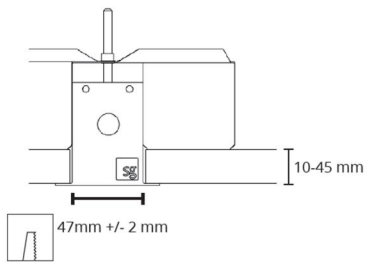

### Mounting/Connection

Mounting: Recessed, Indoor  
 Module: 840  
 Connection: 5-pole Winsta mini with 5x2,5mm<sup>2</sup> through wiring

### Dimensions

Length (mm) L: 841  
 Width (mm) W: 62  
 Height (mm) H: 62  
 Weight (kg) gross/net: 1.9 / 1.7

### Packaging

Packing dimensions (mm): 945 x 71 x 64

5 7 0 3 8 2 1 1 8 0 1 5 3