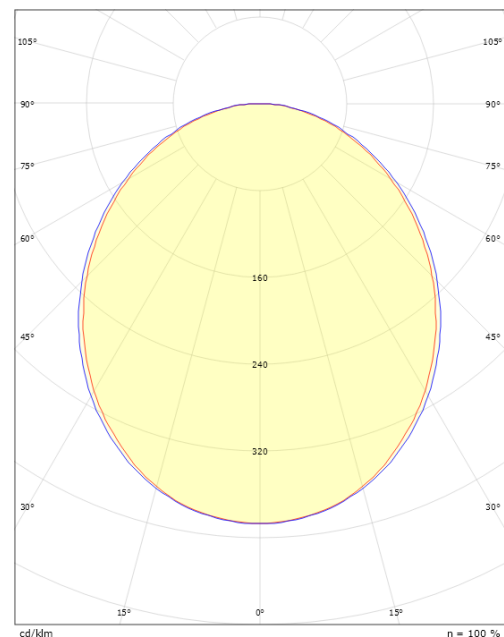

Lineal recessed 840 White 1380lm 3000K Ra>80 DALI / Push Dim

Article code: 8246095648
EAN: 5703821180153

Electrical

System wattage: 13W
Voltage: 220-240V
Max. luminaires per circuit breaker: B10: 15, B16: 24, C10: 24, C16: 38

Light technic

Type of light source: LED
Luminous flux: 1380lm
Efficacy: 106 lm/W
Colour temperature: 3000K
Colour rendering (CRI): Ra>80
MacAdams factor: SDCM: 3
Lifetime: L80/B10>100,000
Lifetime: L93/>50,000
Light distribution: Direct
UGR: UGR<28
Photobiological safety: RG 0

Control/Dimming

Type: DALI / Push Dim

Protection

Luminaire class: Class I

Energy and approvals

Contains light source of energy class: C
Breeam: Fulfils Hea 01 for flicker free lighting

Materials and finish

Housing: Aluminium
Colour: White (RAL 9003)

Mounting/Connection

Mounting: Recessed, Indoor
Module: 840
Connection: 5-pole Winsta mini with 5x2,5mm² through wiring

Dimensions

Length (mm) L: 841
Width (mm) W: 62
Height (mm) H: 62
Weight (kg) gross/net: 1.9 / 1.7

Packaging

Packing dimensions (mm): 945 x 71 x 64

5 7 0 3 8 2 1 1 8 0 1 5 3