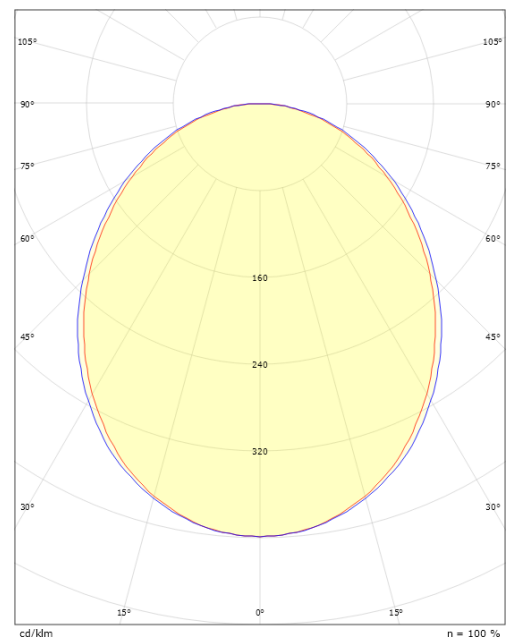

Lineal recessed 1120 White 1870lm 3000K Ra>80 DALI / Push Dim

Article code: 8246095664
EAN: 5703821180177

Electrical

System wattage: 17W
Voltage: 220-240V
Max. luminaires per circuit breaker: B10: 13, B16: 20, C10: 21, C16: 33

Light technic

Type of light source: LED
Luminous flux: 1870lm
Efficacy: 110 lm/W
Colour temperature: 3000K
Colour rendering (CRI): Ra>80
MacAdams factor: SDCM: 3
Lifetime: L80/B10>100,000
Lifetime: L93/>50,000
Light distribution: Direct
UGR: UGR<28
Photobiological safety: RG 0

Control/Dimming

Type: DALI / Push Dim

Protection

Luminaire class: Class I

Energy and approvals

Contains light source of energy class: C
Breeam: Fulfils Hea 01 for flicker free lighting

Materials and finish

Housing: Aluminium
Colour: White (RAL 9003)

Mounting/Connection

Mounting: Recessed, Indoor
Module: 1120
Connection: 5-pole Winsta mini with 5x2,5mm² through wiring

Dimensions

Length (mm) L: 1121
Width (mm) W: 62
Height (mm) H: 62
Weight (kg) gross/net: 2.4 / 2.2

Packaging

Packing dimensions (mm): 1225 x 71 x 64

cd/kdm
— C0/C180
— C90/C270

5 7 0 3 8 2 1 1 8 0 1 7 7