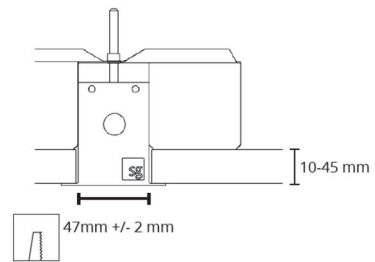

Housing: Aluminium
 Colour: White (RAL 9003)

Mounting/Connection

Mounting: Recessed, Indoor
 Module: 1120
 Connection: 5-pole Winsta mini with 5x2,5mm² through wiring

Dimensions

Length (mm) L: 1121
 Width (mm) W: 62
 Height (mm) H: 62
 Weight (kg) gross/net: 2.4 / 2.2

Packaging

Packing dimensions (mm): 1225 x 71 x 64

cd/kdm
 — C0/C180
 — C90/C270

5 7 0 3 8 2 1 1 8 0 1 7 7