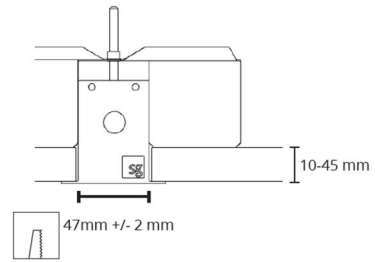

### Mounting/Connection

Mounting: Recessed, Indoor  
 Module: 1400  
 Connection: 5-pole Winsta mini with 5x2,5mm<sup>2</sup> through wiring

### Dimensions

Length (mm) L: 1401  
 Width (mm) W: 62  
 Height (mm) H: 62  
 Weight (kg) gross/net: 2.9 / 2.6

### Packaging

Packing dimensions (mm): 1505 x 71 x 64

cd/klm  
 — C0/C180  
 — C90/C270

5 7 0 3 8 2 1 1 8 0 1 8 4