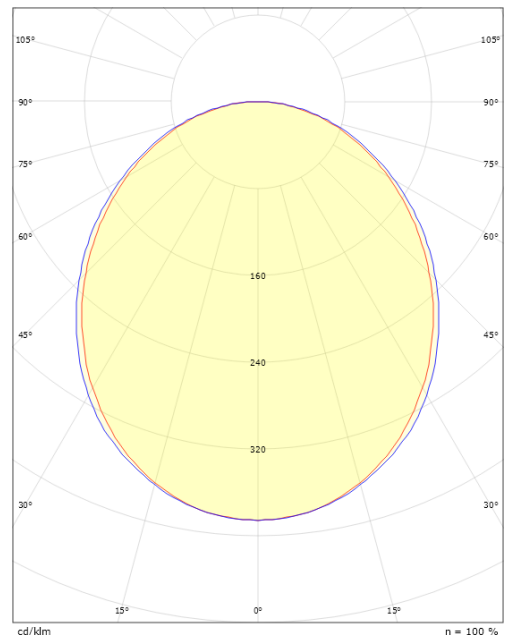

Lineal recessed 1400 White 2320lm 3000K Ra>80 DALI / Push Dim

Article code: 8246095677
EAN: 5703821180184

Electrical

System wattage: 21W
Voltage: 220-240V
Max. luminaires per circuit breaker: B10: 13, B16: 20, C10: 21, C16: 33

Light technic

Type of light source: LED
Luminous flux: 2320lm
Efficacy: 110 lm/W
Colour temperature: 3000K
Colour rendering (CRI): Ra>80
MacAdams factor: SDCM: 3
Lifetime: L80/B10>100,000
Lifetime: L93/>50,000
Light distribution: Direct
UGR: UGR<28
Photobiological safety: RG 0

Control/Dimming

Type: DALI / Push Dim

Protection

Luminaire class: Class I

Energy and approvals

Contains light source of energy class: C
Breeam: Fulfils Hea 01 for flicker free lighting

Materials and finish

Housing: Aluminium
Colour: White (RAL 9003)

Mounting/Connection

Mounting: Recessed, Indoor
Module: 1400
Connection: 5-pole Winsta mini with 5x2,5mm² through wiring

Dimensions

Length (mm) L: 1401
Width (mm) W: 62
Height (mm) H: 62
Weight (kg) gross/net: 2.9 / 2.6

Packaging

Packing dimensions (mm): 1505 x 71 x 64

cd/klm
— C0/C180
— C90/C270

5 7 0 3 8 2 1 1 8 0 1 8 4