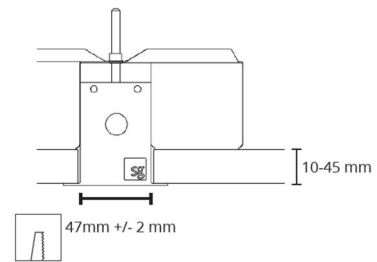

Housing: Aluminium
 Colour: White (RAL 9003)

Mounting/Connection

Mounting: Recessed, Indoor
 Module: 1400
 Connection: 5-pole Winsta mini with 5x2,5mm² through wiring

Dimensions

Length (mm) L: 1401
 Width (mm) W: 62
 Height (mm) H: 62
 Weight (kg) gross/net: 2.9 / 2.6

Packaging

Packing dimensions (mm): 1505 x 71 x 64

5 7 0 3 8 2 1 1 8 0 1 9 1