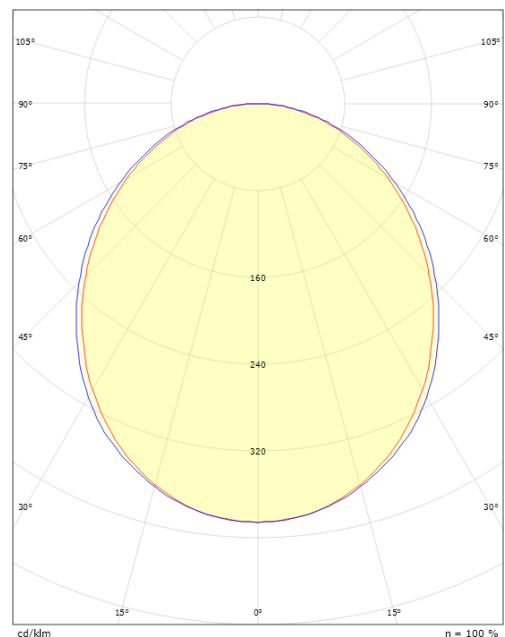

Lineal recessed 1400 White 2440lm 4000K Ra>80 DALI / Push Dim

Article code: 8246095680
EAN: 5703821180191

Electrical

System wattage: 21W
Voltage: 220-240V
Max. luminaires per circuit breaker: B10: 13, B16: 20, C10: 21, C16: 33

Light technic

Type of light source: LED
Luminous flux: 2440lm
Efficacy: 116 lm/W
Colour temperature: 4000K
Colour rendering (CRI): Ra>80
MacAdams factor: SDCM: 3
Lifetime: L80/B10>100,000
Lifetime: L93/>50,000
Light distribution: Direct
UGR: UGR<28
Photobiological safety: RG 0

Control/Dimming

Type: DALI / Push Dim

Protection

Luminaire class: Class I

Energy and approvals

Contains light source of energy class: C
Breeam: Fulfils Hea 01 for flicker free lighting

Materials and finish

Housing: Aluminium
Colour: White (RAL 9003)

Mounting/Connection

Mounting: Recessed, Indoor
Module: 1400
Connection: 5-pole Winsta mini with 5x2,5mm² through wiring

Dimensions

Length (mm) L: 1401
Width (mm) W: 62
Height (mm) H: 62
Weight (kg) gross/net: 2.9 / 2.6

Packaging

Packing dimensions (mm): 1505 x 71 x 64

5 7 0 3 8 2 1 1 8 0 1 9 1