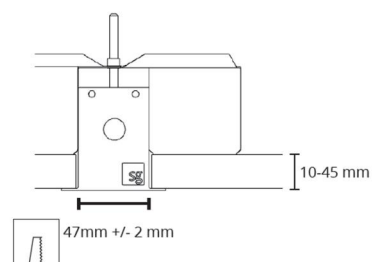

### Mounting/Connection

Mounting: Indoor

Module: Start kit

Cable: Cable 5x0,75mm<sup>2</sup> 2,5m

### Dimensions

Length (mm) L: 285

Width (mm) W: 240

Height (mm) H: 36

Weight (kg) gross/net: 0.435 / 0.4

### Packaging

Packing dimensions (mm): 300 x 245 x 40

5 7 0 3 8 2 1 1 8 0 2 0 7