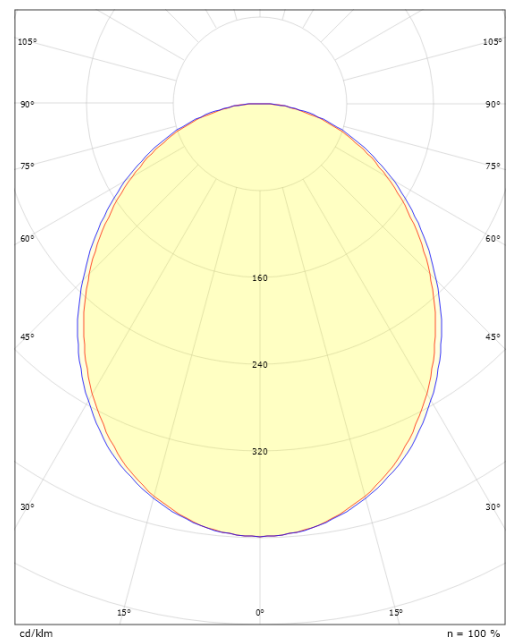

Lineal recessed Corner White 1870lm 3000K Ra>80 DALI / Push Dim

Article code: 8246095703
EAN: 5703821180214

Electrical

System wattage: 17W
Voltage: 220-240V
Max. luminaires per circuit breaker: B10: 15, B16: 24, C10: 24, C16: 38

Light technic

Type of light source: LED
Luminous flux: 1870lm
Efficacy: 110 lm/W
Colour temperature: 3000K
Colour rendering (CRI): Ra>80
MacAdams factor: SDCM: 3
Lifetime: L80/B10>100,000
Lifetime: L93/>50,000
Light distribution: Direct
UGR: UGR<28
Photobiological safety: RG 0

Control/Dimming

Type: DALI / Push Dim

Protection

Luminaire class: Class I

Energy and approvals

Contains light source of energy class: D
Breeam: Fulfils Hea 01 for flicker free lighting

Materials and finish

Housing: Aluminium
Colour: White (RAL 9003)

Mounting/Connection

Mounting: Recessed, Indoor
Module: Corner
Connection: 5-pole Winsta mini with 5x2,5mm² through wiring

Dimensions

Length (mm) L: 627
Width (mm) W: 581
Height (mm) H: 70
Weight (kg) gross/net: 2.6 / 2.6

Packaging

Packing dimensions (mm): 652 x 604 x 81

cd/km η = 100 %

— C0/C180
— C90/C270

5 7 0 3 8 2 1 1 8 0 2 1 4