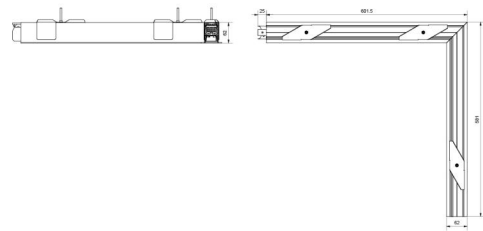

Lineal recessed Corner White 1870lm 3000K Ra>80 DALI / Push Dim

Article code: 8246095703
EAN: 5703821180214

Electrical

System wattage: 17W
Voltage: 220-240V
Max. luminaires per circuit breaker: B10: 15, B16: 24, C10: 24, C16: 38

Light technic

Type of light source: LED
Luminous flux: 1870lm
Efficacy: 110 lm/W
Colour temperature: 3000K
Colour rendering (CRI): Ra>80
MacAdams factor: SDCM: 3
Lifetime: L80/B10>100,000
Lifetime: L93/>50,000
Light distribution: Direct
UGR: UGR<28
Photobiological safety: RG 0

Control/Dimming

Type: DALI / Push Dim

Protection

Luminaire class: Class I

Energy and approvals

Contains light source of energy class: D
Breeam: Fulfils Hea 01 for flicker free lighting

Materials and finish

Housing: Aluminium
Colour: White (RAL 9003)

Mounting/Connection

Mounting: Recessed, Indoor
Module: Corner
Connection: 5-pole Winsta mini with 5x2,5mm² through wiring

Dimensions

Length (mm) L: 627
Width (mm) W: 581
Height (mm) H: 70
Weight (kg) gross/net: 2.6 / 2.6

Packaging

Packing dimensions (mm): 652 x 604 x 81

cd/km η = 100 %

— C0/C180
— C90/C270

5 7 0 3 8 2 1 1 8 0 2 1 4