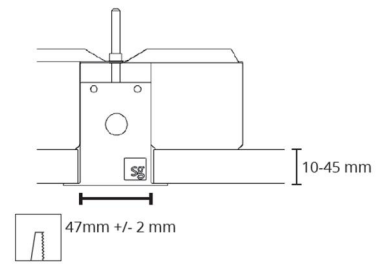

Housing: Aluminium
 Colour: White (RAL 9003)

Mounting/Connection

Mounting: Recessed, Indoor
 Module: Corner
 Connection: 5-pole Winsta mini with 5x2,5mm² through wiring

Dimensions

Length (mm) L: 627
 Width (mm) W: 581
 Height (mm) H: 70
 Weight (kg) gross/net: 2.6 / 2.6

Packaging

Packing dimensions (mm): 652 x 604 x 81

cd/km η = 100 %

— C0/C180
 — C90/C270

5 7 0 3 8 2 1 1 8 0 2 1 4