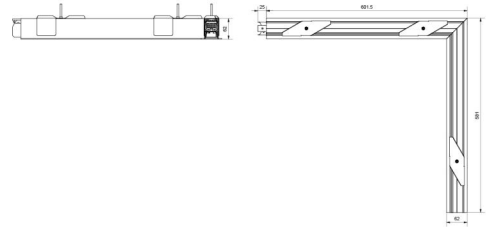

Housing: Aluminium
 Colour: White (RAL 9003)

Mounting/Connection

Mounting: Recessed, Indoor
 Module: Corner
 Connection: 5-pole Winsta mini with 5x2,5mm² through wiring

Dimensions

Length (mm) L: 627
 Width (mm) W: 581
 Height (mm) H: 70
 Weight (kg) gross/net: 2.6 / 2.6

Packaging

Packing dimensions (mm): 652 x 604 x 81

cd/km η = 100 %

— C0/C180
 — C90/C270

5 7 0 3 8 2 1 1 8 0 2 2 1