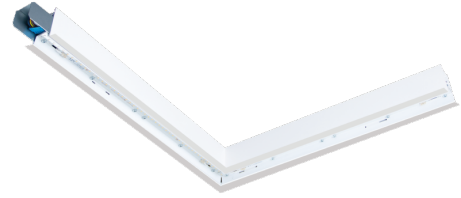

Lineal recessed Corner White 1970lm 4000K Ra>80 DALI / Push Dim

Article code: 8246095716
EAN: 5703821180221

Electrical

System wattage: 17W
Voltage: 220-240V
Max. luminaires per circuit breaker: B10: 15, B16: 24, C10: 24, C16: 38

Light technic

Type of light source: LED
Luminous flux: 1970lm
Efficacy: 116 lm/W
Colour temperature: 4000K
Colour rendering (CRI): Ra>80
MacAdams factor: SDCM: 3
Lifetime: L80/B10>100,000
Lifetime: L93/>50,000
Light distribution: Direct
UGR: UGR<28
Photobiological safety: RG 0

Control/Dimming

Type: DALI / Push Dim

Protection

Luminaire class: Class I

Energy and approvals

Contains light source of energy class: D
Breeam: Fulfils Hea 01 for flicker free lighting

Materials and finish

Housing: Aluminium
Colour: White (RAL 9003)

Mounting/Connection

Mounting: Recessed, Indoor
Module: Corner
Connection: 5-pole Winsta mini with 5x2,5mm² through wiring

Dimensions

Length (mm) L: 627
Width (mm) W: 581
Height (mm) H: 70
Weight (kg) gross/net: 2.6 / 2.6

Packaging

Packing dimensions (mm): 652 x 604 x 81

cd/km η = 100 %

— C0/C180
— C90/C270

5 7 0 3 8 2 1 1 8 0 2 2 1