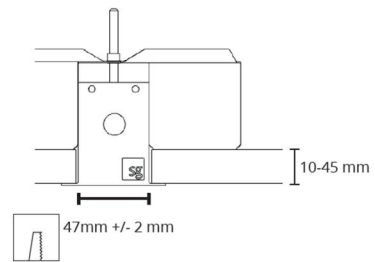

Housing: Aluminium
 Colour: White (RAL 9003)

Mounting/Connection

Mounting: Recessed, Indoor
 Module: Corner
 Connection: 5-pole Winsta mini with 5x2,5mm² through wiring

Dimensions

Length (mm) L: 627
 Width (mm) W: 581
 Height (mm) H: 70
 Weight (kg) gross/net: 2.6 / 2.6

Packaging

Packing dimensions (mm): 652 x 604 x 81

cd/km η = 100 %

— C0/C180
 — C90/C270

5 7 0 3 8 2 1 1 8 0 2 2 1