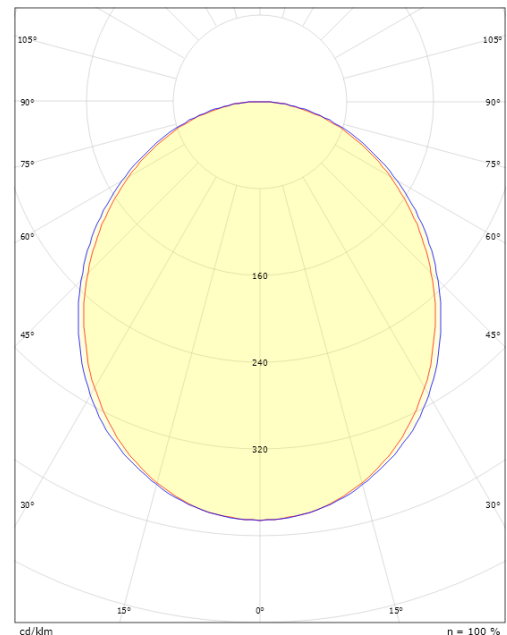

Lineal recessed Corner White 1970lm 4000K Ra>80 DALI / Push Dim

Article code: 8246095716
EAN: 5703821180221

Electrical

System wattage: 17W
Voltage: 220-240V
Max. luminaires per circuit breaker: B10: 15, B16: 24, C10: 24, C16: 38

Light technic

Type of light source: LED
Luminous flux: 1970lm
Efficacy: 116 lm/W
Colour temperature: 4000K
Colour rendering (CRI): Ra>80
MacAdams factor: SDCM: 3
Lifetime: L80/B10>100,000
Lifetime: L93/>50,000
Light distribution: Direct
UGR: UGR<28
Photobiological safety: RG 0

Control/Dimming

Type: DALI / Push Dim

Protection

Luminaire class: Class I

Energy and approvals

Contains light source of energy class: D
Breeam: Fulfils Hea 01 for flicker free lighting

Materials and finish

Housing: Aluminium
Colour: White (RAL 9003)

Mounting/Connection

Mounting: Recessed, Indoor
Module: Corner
Connection: 5-pole Winsta mini with 5x2,5mm² through wiring

Dimensions

Length (mm) L: 627
Width (mm) W: 581
Height (mm) H: 70
Weight (kg) gross/net: 2.6 / 2.6

Packaging

Packing dimensions (mm): 652 x 604 x 81

cd/km η = 100 %

— C0/C180
— C90/C270

5 7 0 3 8 2 1 1 8 0 2 2 1