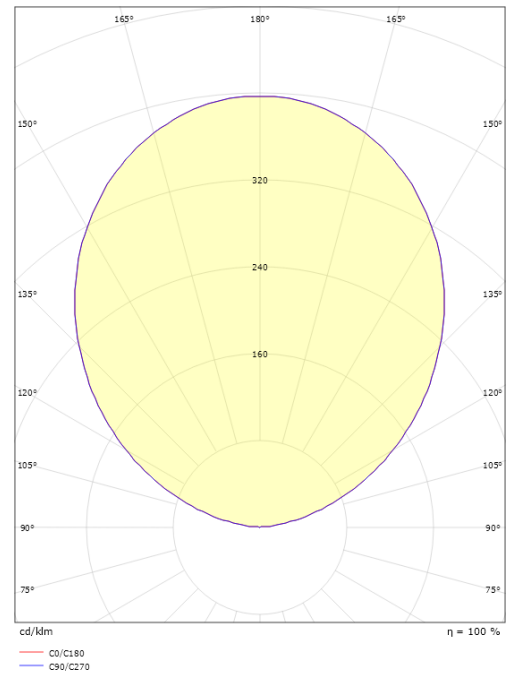

Luna Deco Opal 80lm 3000K Ra>80 Dimmable, depending on the driver

Article code: 630043
 EAN: 7021986300437
 Replaces: 692103

Electrical

System wattage: 4W
 Voltage: 24V

Light technic

Type of light source: LED
 Luminous flux: 80lm
 Efficacy: 20 lm/W
 Colour temperature: 3000K
 Colour rendering (CRI): Ra>80
 MacAdams factor: SDCM: 3
 Lifetime: L80/B20>50,000
 Light distribution: Direct
 Optic: Lens
 Photobiological safety: RG 1

Mounting/Connection

Mounting: Recessed, Outdoor
 Cable: Cable 1m

Dimensions

Height (mm) H: 90
 Diameter (mm) D: 54
 Cut-out (mm): 40
 Weight (kg) gross/net: 0.338 / 0.308

Packaging

Packing dimensions (mm): 135 x 85 x 65

7 0 2 1 9 8 6 3 0 0 4 3 7