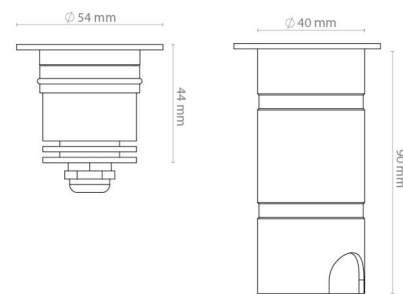

Control/Dimming

Type: Dimmable, depending on the driver

Protection

Luminaire class: Class III
 Max load: 70 kg

Energy and approvals

Contains light source of energy class: G

Materials and finish

Housing: Aluminium and stainless steel
 Optics: Acrylic (PMMA)

Mounting/Connection

Mounting: Recessed, Outdoor
 Cable: Cable 1m

Dimensions

Height (mm) H: 90
 Diameter (mm) D: 54
 Cut-out (mm): 40
 Weight (kg) gross/net: 0.338 / 0.308

Packaging

Packing dimensions (mm): 135 x 85 x 65