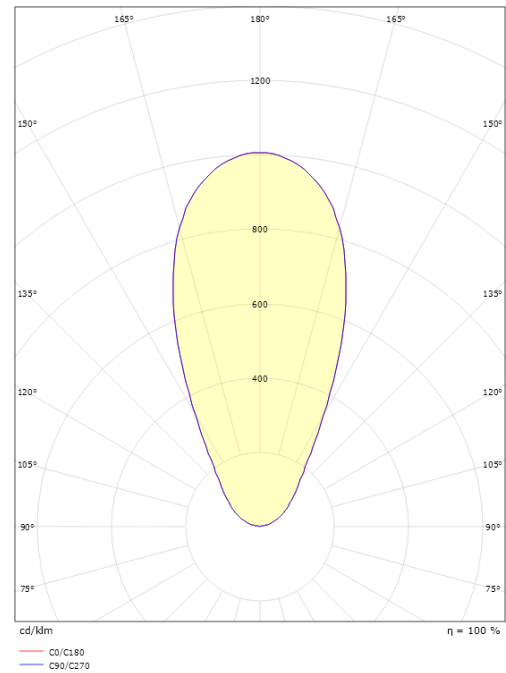

Housing: Aluminium
 Optics: Tempered glass

Mounting/Connection

Mounting: Recessed, Indoor / Outdoor

Dimensions

Height (mm) H: 70
 Diameter (mm) D: 62
 Cut-out (mm): 51
 Ceiling void depth (mm): 68
 Weight (kg) gross/net: 0.2 / 0.175

Packaging

Packing dimensions (mm): 70 x 70 x 85

7 0 2 1 9 8 6 9 2 1 0 5 2