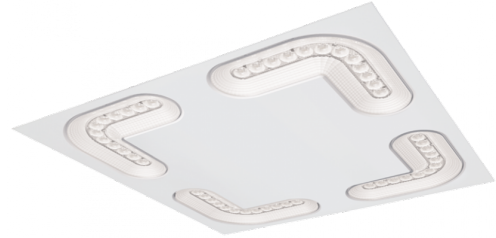

Molior Corner 592x592 White 3950lm 3000K Ra>80

Article code: 8246093080
EAN: 5703821174947

Electrical

System wattage: 36W
Voltage: 220-240V

Light technic

Type of light source: LED
Luminous flux: 3950lm
Efficacy: 110 lm/W
Colour temperature: 3000K
Colour rendering (CRI): Ra>80
MacAdams factor: SDCM: 3
Lifetime: L90/B10>50,000
Light distribution: Direct
Optic: R-Lens Clear
UGR: UGR<19
Photobiological safety: RG 1

Protection

Luminaire class: Class III

Energy and approvals

Contains light source of energy class: E
Breeam: Fulfils Hea 01 for flicker free lighting

Materials and finish

Housing: Sheet steel
Colour: White
Optics: Acrylic (PMMA)

Mounting/Connection

Mounting: Recessed, Indoor
Module: 592x592 Exposed T-carrier 15/24mm

Dimensions

Length (mm) L: 592
Width (mm) W: 592
Height (mm) H: 35
Ceiling void depth (mm): 35
Weight (kg) gross/net: 5.4 / 5.2

Packaging

Packing dimensions (mm): 645 x 645 x 60

5 7 0 3 8 2 1 1 7 4 9 4 7