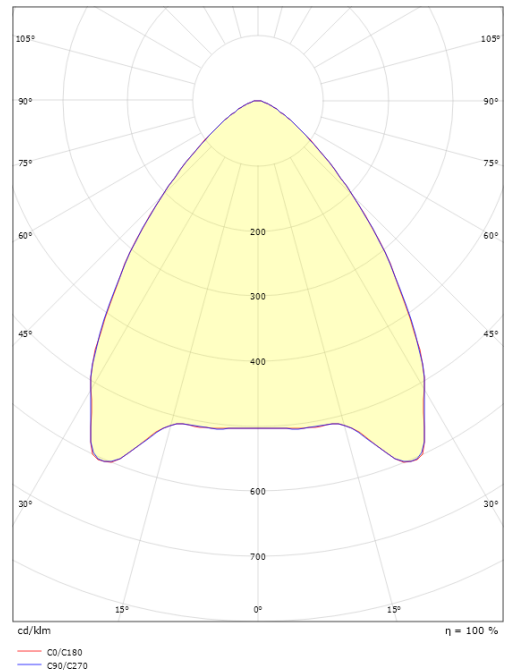

Molior Corner 592x592 White 3950lm 3000K Ra>80

Article code: 8246093080
EAN: 5703821174947

Electrical

System wattage: 36W
Voltage: 220-240V

Light technic

Type of light source: LED
Luminous flux: 3950lm
Efficacy: 110 lm/W
Colour temperature: 3000K
Colour rendering (CRI): Ra>80
MacAdams factor: SDCM: 3
Lifetime: L90/B10>50,000
Light distribution: Direct
Optic: R-Lens Clear
UGR: UGR<19
Photobiological safety: RG 1

Protection

Luminaire class: Class III

Energy and approvals

Contains light source of energy class: E
Breeam: Fulfils Hea 01 for flicker free lighting

Materials and finish

Housing: Sheet steel
Colour: White
Optics: Acrylic (PMMA)

Mounting/Connection

Mounting: Recessed, Indoor
Module: 592x592 Exposed T-carrier 15/24mm

Dimensions

Length (mm) L: 592
Width (mm) W: 592
Height (mm) H: 35
Ceiling void depth (mm): 35
Weight (kg) gross/net: 5.4 / 5.2

Packaging

Packing dimensions (mm): 645 x 645 x 60

5 7 0 3 8 2 1 1 7 4 9 4 7