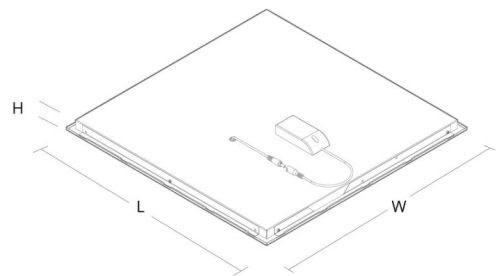

Mounting/Connection

Mounting: Recessed, Indoor
 Module: 592x592 Exposed T-carrier 15/24mm

Dimensions

Length (mm) L: 592
 Width (mm) W: 592
 Height (mm) H: 35
 Ceiling void depth (mm): 35
 Weight (kg) gross/net: 5.4 / 5.2

Packaging

Packing dimensions (mm): 645 x 645 x 60

5 7 0 3 8 2 1 1 7 4 9 4 7