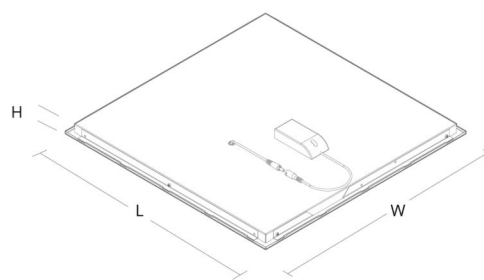

Molior Line 1 Line / 1 Corner 14W 300mA On/Off

Article code: 8246093158
EAN: 5703821174985

Electrical

Wattage: 14W
System wattage: 14W
Voltage: 220-240V

Control/Dimming

Type: On/Off
Driver: 300mA

Protection

Luminaire class: Class I

Materials and finish

Housing: Plastic

Mounting/Connection

Mounting: Indoor

Dimensions

Weight (kg) gross/net: 0.8 / 0.6

Packaging

Packing dimensions (mm): 400 x 100 x 45

5 7 0 3 8 2 1 1 7 4 9 8 5