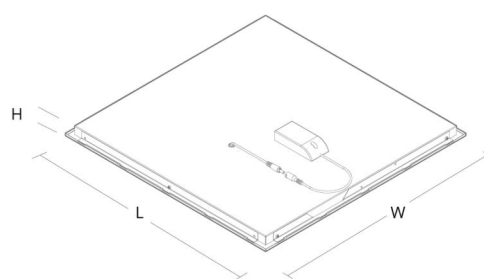

Luminaire class: Class I

Materials and finish

Housing: Plastic

Mounting/Connection

Mounting: Indoor

Dimensions

Length (mm) L: 125
Height (mm) H: 35
Weight (kg) gross/net: 0.229 / 0.185

Packaging

Packing dimensions (mm): 400 x 100 x 45

5 7 0 3 8 2 1 1 7 5 6 9 2