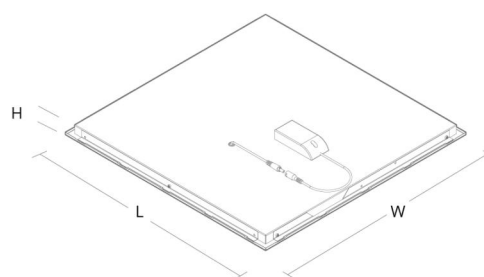

Protection

Luminaire class: Class II

Materials and finish

Housing: Plastic

Mounting/Connection

Mounting: Indoor

Dimensions

Weight (kg) gross/net: 0.8 / 0.6

Packaging

Packing dimensions (mm): 400 x 100 x 45

5 7 0 3 8 2 1 1 7 5 7 0 8