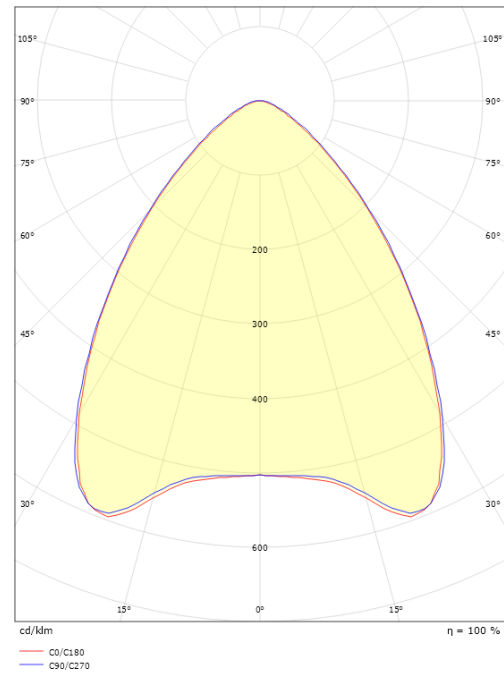

Molior Line 592x592 White 3440lm 3000K Ra>80

Article code: 8246093077
EAN: 5703821174398

Electrical

System wattage: 32W
Voltage: 220-240V

Light technic

Type of light source: LED
Luminous flux: 3440lm
Efficacy: 108 lm/W
Colour temperature: 3000K
Colour rendering (CRI): Ra>80
MacAdams factor: SDCM: 3
Lifetime: L90/B10>50,000
Light distribution: Direct
Optic: R-Lens Clear
UGR: UGR<19
Photobiological safety: RG 1

Protection

Luminaire class: Class III

Energy and approvals

Contains light source of energy class: E
Breeam: Fulfils Hea 01 for flicker free lighting

Materials and finish

Housing: Sheet steel
Colour: White
Optics: Acrylic (PMMA)

Mounting/Connection

Mounting: Recessed, Indoor
Module: 592x592 Exposed T-carrier 15/24mm

Dimensions

Length (mm) L: 592
Width (mm) W: 592
Height (mm) H: 35
Ceiling void depth (mm): 35
Weight (kg) gross/net: 5.4 / 5.2

Packaging

Packing dimensions (mm): 645 x 645 x 60

5 7 0 3 8 2 1 1 7 4 3 9 8