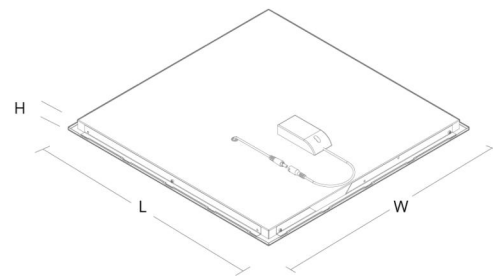

Mounting/Connection

Mounting: Recessed, Indoor
 Module: 592x592 Exposed T-carrier 15/24mm

Dimensions

Length (mm) L: 592
 Width (mm) W: 592
 Height (mm) H: 35
 Ceiling void depth (mm): 35
 Weight (kg) gross/net: 5.4 / 5.2

Packaging

Packing dimensions (mm): 645 x 645 x 60

5 7 0 3 8 2 1 1 7 4 3 9 8