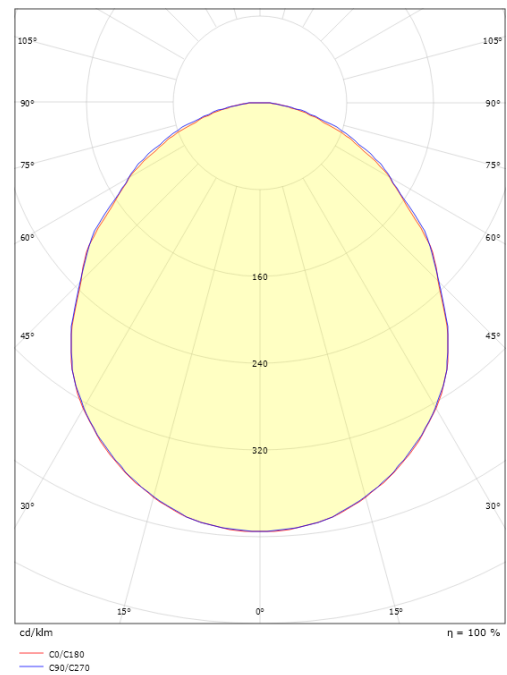

Mounting/Connection

Mounting: Recessed, Indoor

Dimensions

Length (mm) L: 512
 Width (mm) W: 542
 Height (mm) H: 30
 Weight (kg) gross/net: 2.7 / 2.5

Packaging

Packing dimensions (mm): 520 x 550 x 35

5 7 0 3 8 2 1 1 7 4 1 2 1