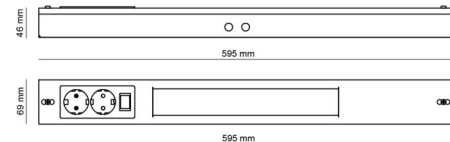

Housing: Steel
 Colour: White
 Optics: Acrylic (PMMA)

Mounting/Connection

Mounting: Surface, Indoor
 Module: 600
 Connection: Screwless terminal block

Dimensions

Length (mm) L: 595
 Width (mm) W: 69
 Height (mm) H: 46
 Weight (kg) gross/net: 1.32 / 1.213

Packaging

Packing dimensions (mm): 600 x 75 x 55

7 021981120221