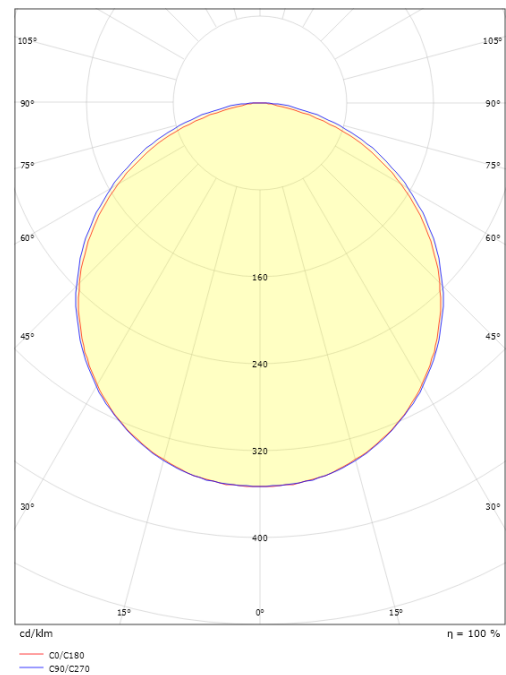

Housing: Steel
 Colour: White
 Optics: Acrylic (PMMA)

Mounting/Connection

Mounting: Surface, Indoor
 Module: 600
 Connection: Screwless terminal block

Dimensions

Length (mm) L: 595
 Width (mm) W: 69
 Height (mm) H: 46
 Weight (kg) gross/net: 1.32 / 1.213

Packaging

Packing dimensions (mm): 600 x 75 x 55

7 021981120221