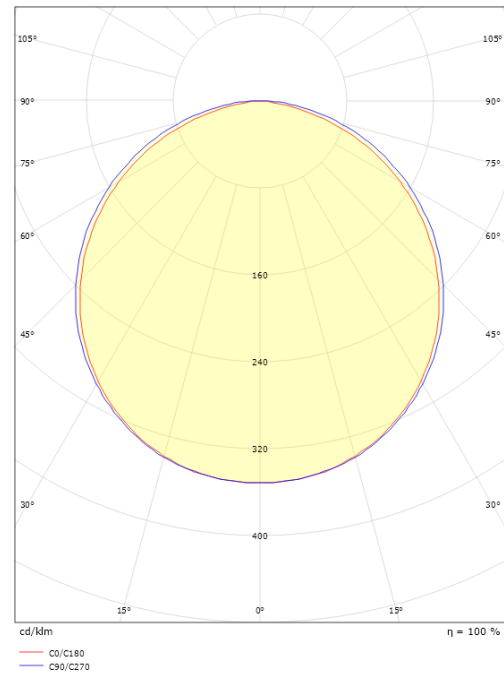

Namsen 1200 White w/ 2 x outlet 2190lm 2700K Ra>80 Trailing edge dimming

Article code: 112024
EAN: 7021981120245

Electrical

System wattage: 26W
Voltage: 220-240V
Max. luminaires per circuit breaker: B10: 35, B16: 57, C10: 58, C16: 95

Light technic

Type of light source: LED
Luminous flux: 2190lm
Efficacy: 84 lm/W
Colour temperature: 2700K
Colour rendering (CRI): Ra>80
MacAdams factor: SDCM: 3
Lifetime: L80/B50>50,000
Light distribution: Direct
Optic: Opal
UGR: UGR<28
Photobiological safety: RG 0

Control/Dimming

Type: Trailing edge dimming

Protection

Luminaire class: Class I

Energy and approvals

Contains light source of energy class: D
Breeam: Fulfils Hea 01 for flicker free lighting
BVB: Yes

Materials and finish

Housing: Steel
Colour: White
Optics: Acrylic (PMMA)

Mounting/Connection

Mounting: Surface, Indoor
Module: 1200
Connection: Screwless terminal block

Dimensions

Length (mm) L: 1195
Width (mm) W: 69
Height (mm) H: 46
Weight (kg) gross/net: 2.52 / 2.1

Packaging

Packing dimensions (mm): 1200 x 75 x 55

7 0 2 1 9 8 1 1 2 0 2 4 5