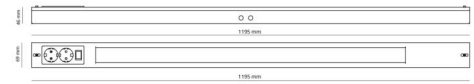

Namsen 1200 White w/ 2 x outlet 2190lm 2700K Ra>80 Trailing edge dimming

Article code: 112024
EAN: 7021981120245

Electrical

System wattage: 26W
Voltage: 220-240V
Max. luminaires per circuit breaker: B10: 35, B16: 57, C10: 58, C16: 95

Light technic

Type of light source: LED
Luminous flux: 2190lm
Efficacy: 84 lm/W
Colour temperature: 2700K
Colour rendering (CRI): Ra>80
MacAdams factor: SDCM: 3
Lifetime: L80/B50>50,000
Light distribution: Direct
Optic: Opal
UGR: UGR<28
Photobiological safety: RG 0

Control/Dimming

Type: Trailing edge dimming

Protection

Luminaire class: Class I

Energy and approvals

Contains light source of energy class: D
Breeam: Fulfils Hea 01 for flicker free lighting
BVB: Yes

Materials and finish

Housing: Steel
Colour: White
Optics: Acrylic (PMMA)

Mounting/Connection

Mounting: Surface, Indoor
Module: 1200
Connection: Screwless terminal block

Dimensions

Length (mm) L: 1195
Width (mm) W: 69
Height (mm) H: 46
Weight (kg) gross/net: 2.52 / 2.1

Packaging

Packing dimensions (mm): 1200 x 75 x 55

7 0 2 1 9 8 1 1 2 0 2 4 5