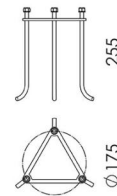

Dimensions

Height (mm) H: 255

Diameter (mm) D: 175

Weight (kg) gross/net: 1.92 / 1.6

Packaging

Packing dimensions (mm): 250 x 155 x 25

7 0 2 1 9 8 6 0 0 5 8 3 7