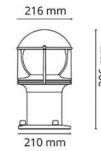

Opus R Graphite 580lm 3000K Ra>80 Trailing edge dimming

Article code: 623742
 EAN: 7021986237429

Electrical

Wattage: 11,5W
 System wattage: 10W
 Voltage: 220-240V

Light technic

Type of light source: LED
 Luminous flux: 580lm
 Efficacy: 58 lm/W
 Colour temperature: 3000K
 Colour rendering (CRI): Ra>80
 MacAdams factor: SDCM: 3
 Lifetime: L70/B50>50,000
 Light distribution: Direct
 Optic: Opal
 Beam angle: 360°
 Photobiological safety: RG 0

Housing: Aluminium
 Colour: Graphite
 Optics: UV-stabilized polycarbonate

Mounting/Connection

Mounting: Onto surfaces or ground anchor, Outdoor
 Connection: Screwless terminal block

Dimensions

Height (mm) H: 396
 Diameter (mm) D: 216
 Weight (kg) gross/net: 4.236 / 3.95

Packaging

Packing dimensions (mm): 230 x 230 x 410