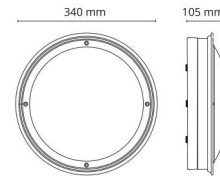

Piano 2000 White 1500lm 3000K Ra>80 Trailing edge dimming

Article code: 621876
EAN: 7021986218763