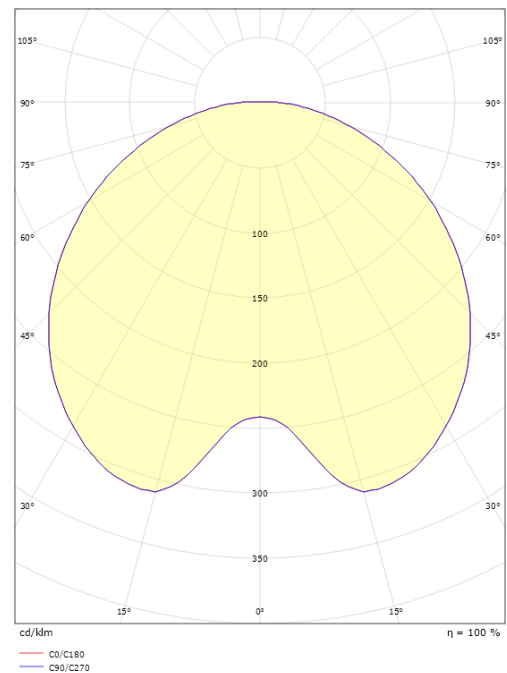

Place Grey 2510lm 4000K Ra>80 On/Off

Article code: 8246087407
EAN: 5703821168083

Electrical

System wattage: 28W
Voltage: 220-240V
Max. luminaires per circuit breaker: B10: 32, B16: 50, C10: 52, C16: 85

Light technic

Type of light source: LED
Luminous flux: 2510lm
Efficacy: 90 lm/W
Colour temperature: 4000K
Colour rendering (CRI): Ra>80
MacAdams factor: SDCM: 3
Lifetime: L90/B10>50,000
Lifetime: L70/B10>100,000
Light distribution: Direct

Control/Dimming

Type: On/Off

Protection

Luminaire class: Class II

Energy and approvals

Contains light source of energy class: D
BVB: Yes

Materials and finish

Housing: Die-cast aluminium
Colour: Grey (structure 2150 sablé)
Optics: Polycarbonat (PC)

Mounting/Connection

Mounting: Post - top (Ø60mm), Outdoor
Cable: Cable 2x1mm² 6m
Wind projected area: 0,0775m² - Max 10 kg

Dimensions

Height (mm) H: 291
Diameter (mm) D: 600
Weight (kg) gross/net: 7.4 / 7.2

Packaging

Packing dimensions (mm): 625 x 625 x 300

5 7 0 3 8 2 1 1 6 8 0 8 3