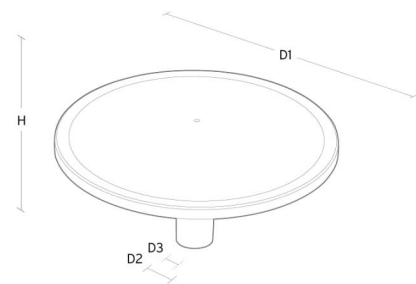

Mounting/Connection

Mounting: Post - top (Ø60mm), Outdoor
 Cable: Cable 2x1mm² 6m
 Wind projected area: 0,0775m² - Max 10 kg

Dimensions

Height (mm) H: 291
 Diameter (mm) D: 600
 Weight (kg) gross/net: 7.4 / 7.2

Packaging

Packing dimensions (mm): 625 x 625 x 300

5 7 0 3 8 2 1 1 6 8 0 8 3