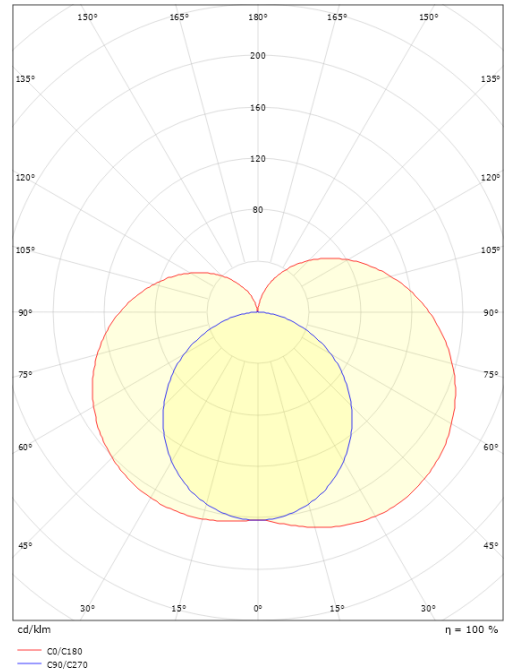

Prelude White w/ outlet 1020lm 2700K Ra>90 Trailing edge dimming

Article code: 111341
EAN: 7021981113414

Electrical

System wattage: 14W
Voltage: 220-240V
Max. luminaires per circuit breaker: B10: 23, B16: 37, C10: 29, C16: 46

Light technic

Type of light source: LED
Luminous flux: 1020lm
Efficacy: 73 lm/W
Colour temperature: 2700K
Colour rendering (CRI): Ra>90
MacAdams factor: SDCM: 3
Lifetime: L70/B10>50,000
Light distribution: Direct
Optic: Opal
UGR: UGR<25
Photobiological safety: RG 0

Control/Dimming

Type: Trailing edge dimming

Protection

Luminaire class: Class I

Energy and approvals

Contains light source of energy class: E
Breeam: Fulfils Hea 01 for flicker free lighting
BVB: Yes

Materials and finish

Housing: Aluminium
Colour: Matte white (RAL 9003)
Optics: Acrylic (PMMA)

Mounting/Connection

Mounting: Surface, Indoor
Connection: Screwless terminal block

Dimensions

Length (mm) L: 560
Width (mm) W: 70
Height (mm) H: 80
Depth (D): 80
Weight (kg) gross/net: 1.031 / 0.81

Packaging

Packing dimensions (mm): 570 x 90 x 80

7 0 2 1 9 8 1 1 1 3 4 1 4