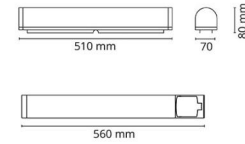

Housing: Aluminium
 Colour: Matte white (RAL 9003)
 Optics: Acrylic (PMMA)

Mounting/Connection

Mounting: Surface, Indoor
 Connection: Screwless terminal block

Dimensions

Length (mm) L: 560
 Width (mm) W: 70
 Height (mm) H: 80
 Depth (D): 80
 Weight (kg) gross/net: 1.031 / 0.81

Packaging

Packing dimensions (mm): 570 x 90 x 80

7 0 2 1 9 8 1 1 1 3 4 1 4