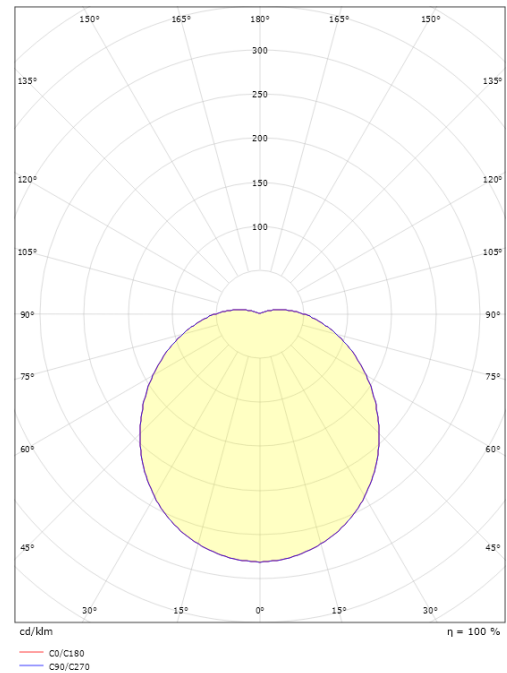

Light technic

Type of light source: LED
 Luminous flux: 740lm
 Efficacy: 74 lm/W
 Colour temperature: 3000K
 Colour rendering (CRI): Ra>80
 MacAdams factor: SDCM: 3
 Lifetime: L70/B50>50,000
 Light distribution: Direct
 Optic: Opal
 Beam angle: 120°
 Photobiological safety: RG 0

Dimensions

Height (mm) H: 120
 Diameter (mm) D: 270
 Depth (D): 120
 Weight (kg) gross/net: 1.95 / 1.74

Packaging

Packing dimensions (mm): 270 x 270 x 120

7 0 2 1 9 8 6 4 1 5 7 4 2