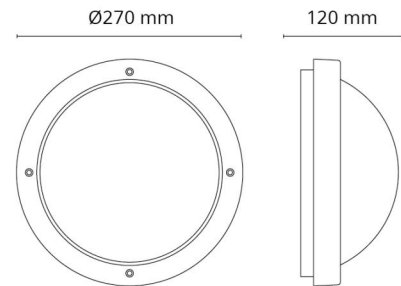

Light technic

Type of light source: LED
 Luminous flux: 740lm
 Efficacy: 74 lm/W
 Colour temperature: 3000K
 Colour rendering (CRI): Ra>80
 MacAdams factor: SDCM: 3
 Lifetime: L70/B50>50,000
 Light distribution: Direct
 Optic: Opal
 Beam angle: 120°
 Photobiological safety: RG 0

Materials and finish

Housing: Aluminium
 Colour: White (RAL 9003)
 Optics: UV-stabilized polycarbonate

Mounting/Connection

Mounting: Surface, Indoor / Outdoor
 Module: 1100
 Connection: Screwless terminal block

Dimensions

Height (mm) H: 120
 Diameter (mm) D: 270
 Depth (D): 120
 Weight (kg) gross/net: 1.95 / 1.74

Packaging

Packing dimensions (mm): 270 x 270 x 120

7 0 2 1 9 8 6 4 1 5 7 4 2