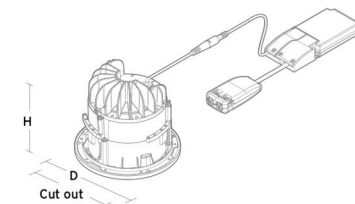

Light technic

Type of light source: LED
 Luminous flux: 1570lm
 Efficacy: 112 lm/W
 Colour temperature: 4000K
 Colour rendering (CRI): Ra>80
 MacAdams factor: SDCM: 2
 Lifetime: L90/B10>100,000
 Light distribution: Direct
 Optic: Satin Matt Reflector
 Beam angle: 59°
 UGR: UGR<16
 Photobiological safety: RG 1

Housing: Flame retardant polycarbonate
 Colour: White
 Optics: Aluminium

Mounting/Connection

Mounting: Recessed, Indoor

Dimensions

Height (mm) H: 147
 Diameter (mm) D: 173
 Cut-out (mm): 150
 Distance to flammable materials: 50mm
 Weight (kg) gross/net: 2 / 1.8

Packaging

Packing dimensions (mm): 185 x 185 x 130