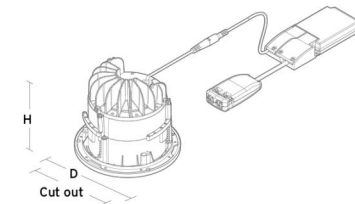

Light technic

Type of light source: LED
 Luminous flux: 2210lm
 Efficacy: 116 lm/W
 Colour temperature: 3000K
 Colour rendering (CRI): Ra>80
 MacAdams factor: SDCM: 2
 Lifetime: L90/B10>100,000
 Light distribution: Direct
 Optic: Satin Matt Reflector
 Beam angle: 59°
 UGR: UGR<16
 Photobiological safety: RG 1

Housing: Flame retardant polycarbonate
 Colour: White
 Optics: Aluminium

Mounting/Connection

Mounting: Recessed, Indoor

Dimensions

Height (mm) H: 147
 Diameter (mm) D: 173
 Cut-out (mm): 150
 Distance to flammable materials: 50mm
 Weight (kg) gross/net: 2 / 1.8

Packaging

Packing dimensions (mm): 185 x 185 x 130