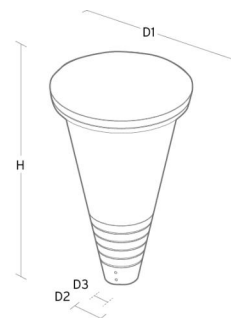

Ray 680 Design Cone Grey Design cone Die-cast aluminium

Article code: 8249042999
EAN: 5703821168694

Die-cast aluminium
Grey S/30

Materials and finish

Housing:
Colour:

Mounting/Connection

Mounting: Outdoor
Module: Design Cone

Dimensions

Length (mm) L: 100
Diameter (mm) D: 108
Weight (kg) gross/net: 0.65 / 0.45

Packaging

Packing dimensions (mm): 320 x 190 x 200

5 7 0 3 8 2 1 1 6 8 6 9 4