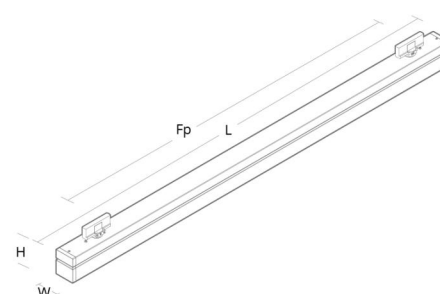

Mounting/Connection

Mounting: Indoor

Dimensions

Length (mm) L: 1444
 Width (mm) W: 64
 Height (mm) H: 102
 Weight (kg) gross/net: 4.3 / 4.1

Packaging

Packing dimensions (mm): 1531 x 68 x 146

5 7 0 3 8 2 1 1 7 7 4 1 2