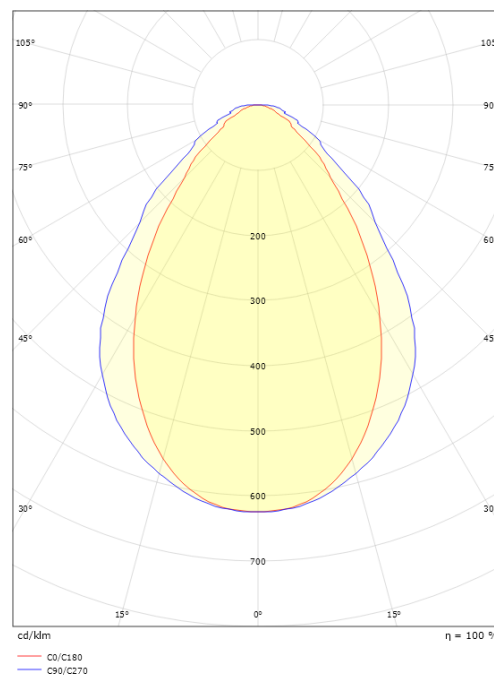

Light technic

Type of light source: LED
 Luminous flux: 5850lm
 Efficacy: 89 lm/W
 Colour temperature: 3000K
 Colour rendering (CRI): Ra>80
 MacAdams factor: SDCM: 3
 Lifetime: L80/B20>50,000
 Light distribution: Direct
 Optic: Lens C, prismatic Conical
 UGR: UGR<28
 Photobiological safety: RG 0

Mounting/Connection

Mounting: Indoor

Dimensions

Length (mm) L: 1444
 Width (mm) W: 64
 Height (mm) H: 102
 Weight (kg) gross/net: 4.3 / 4.1

Packaging

Packing dimensions (mm): 1531 x 68 x 146

5 7 0 3 8 2 1 1 7 7 4 1 2