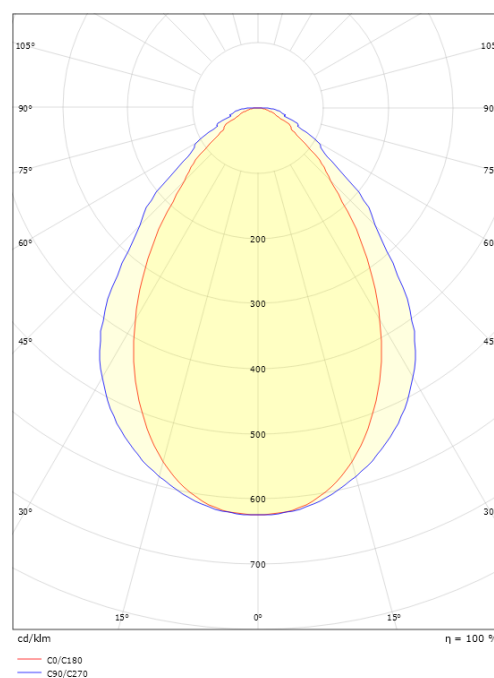

Sector White 6100lm 4000K Ra>80 On/Off

Article code: 8246094461
 EAN: 5703821177429

Electrical

System wattage: 66W
 Max. luminaires per circuit breaker: B10: 16, B16: 26, C10: 27, C16: 44

Light technic

Type of light source: LED
 Luminous flux: 6100lm
 Efficacy: 92 lm/W
 Colour temperature: 4000K
 Colour rendering (CRI): Ra>80
 MacAdams factor: SDCM: 3
 Lifetime: L80/B20>50,000
 Light distribution: Direct
 Optic: Lens C, prismatic Conical
 UGR: UGR<28
 Photobiological safety: RG 0

Mounting/Connection

Mounting: Indoor

Dimensions

Length (mm) L: 1444
 Width (mm) W: 64
 Height (mm) H: 102
 Weight (kg) gross/net: 4.3 / 4.1

Packaging

Packing dimensions (mm): 1531 x 68 x 146

5 7 0 3 8 2 1 1 7 7 4 2 9