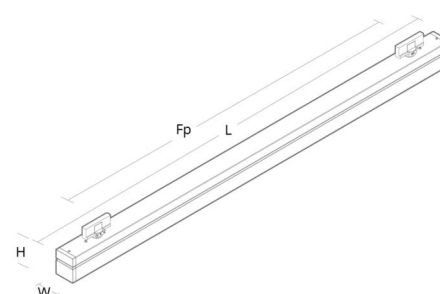

Mounting/Connection

Mounting: Indoor

Dimensions

Length (mm) L: 1444
 Width (mm) W: 64
 Height (mm) H: 102
 Weight (kg) gross/net: 4.3 / 4.1

Packaging

Packing dimensions (mm): 1531 x 68 x 146

5 7 0 3 8 2 1 1 7 7 4 2 9