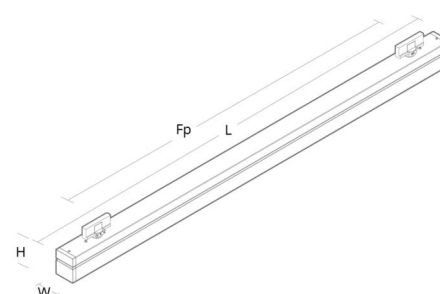

Mounting/Connection

Mounting: Indoor

Dimensions

Length (mm) L: 1444
 Width (mm) W: 64
 Height (mm) H: 102
 Weight (kg) gross/net: 4.3 / 4.1

Packaging

Packing dimensions (mm): 1531 x 68 x 146

5 7 0 3 8 2 1 1 7 7 4 3 6