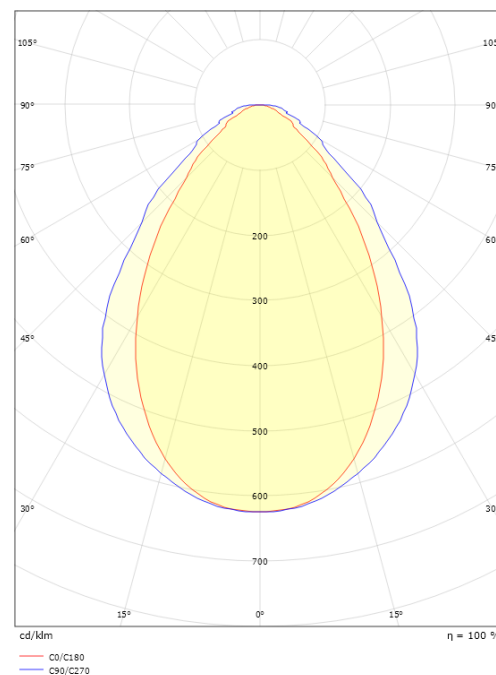

Mounting/Connection

Mounting: Indoor

Dimensions

Length (mm) L: 1444
 Width (mm) W: 64
 Height (mm) H: 102
 Weight (kg) gross/net: 4.3 / 4.1

Packaging

Packing dimensions (mm): 1531 x 68 x 146

5 7 0 3 8 2 1 1 7 7 4 3 6