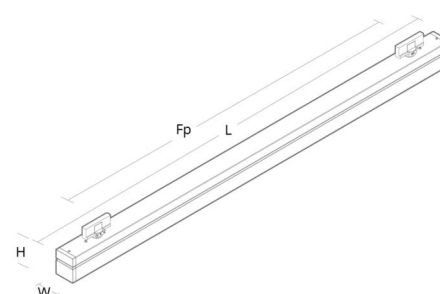

Mounting/Connection

Mounting: Indoor

Dimensions

Length (mm) L: 1444
 Width (mm) W: 64
 Height (mm) H: 102
 Weight (kg) gross/net: 4.3 / 4.1

Packaging

Packing dimensions (mm): 1531 x 68 x 146

5 7 0 3 8 2 1 1 7 7 4 4 3