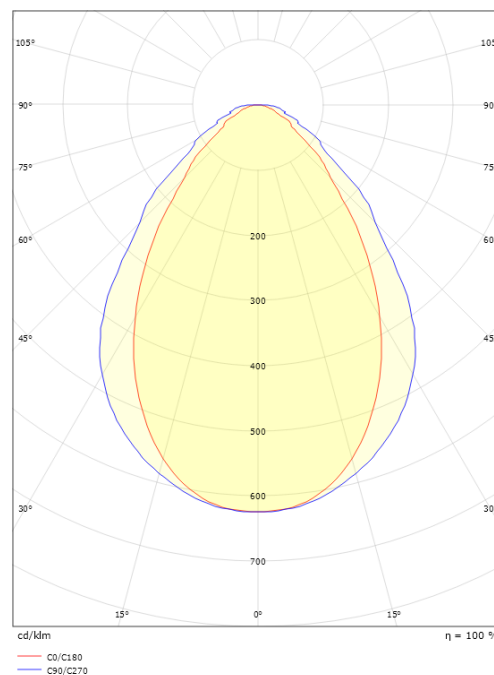

Mounting/Connection

Mounting: Indoor

Dimensions

Length (mm) L: 1444
 Width (mm) W: 64
 Height (mm) H: 102
 Weight (kg) gross/net: 4.3 / 4.1

Packaging

Packing dimensions (mm): 1531 x 68 x 146

5 7 0 3 8 2 1 1 7 7 4 4 3