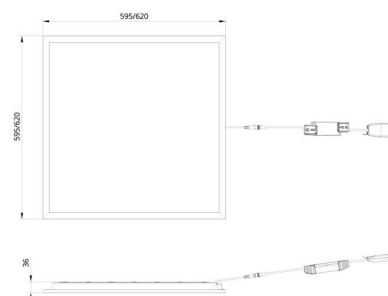

Mounting/Connection

Mounting: Recessed, Indoor
 Module: 600x600
 Connection: Screwless terminal block

Dimensions

Length (mm) L: 595
 Width (mm) W: 595
 Height (mm) H: 36
 Weight (kg) gross/net: 2.925 / 2.4

Packaging

Packing dimensions (mm): 700 x 685 x 57.5
 Number per pack: 4

cd/kdm
 — C0/C180
 — C90/C270

$\eta = 100\%$

7 0 2 1 9 8 2 1 2 1 8 5 2