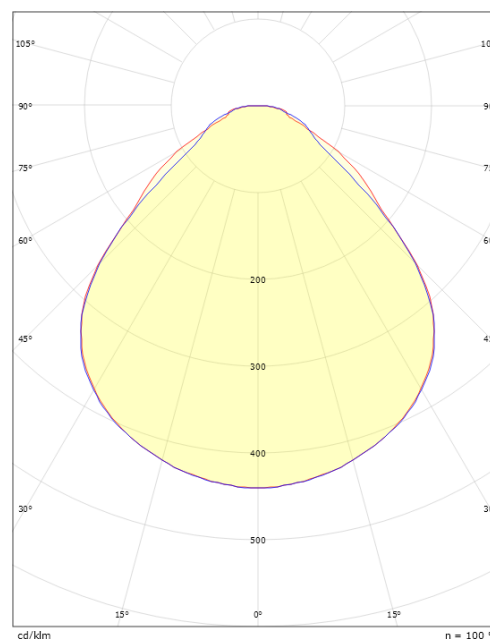

Mounting/Connection

Mounting: Recessed, Indoor
 Module: 600x600
 Connection: Screwless terminal block

Dimensions

Length (mm) L: 595
 Width (mm) W: 595
 Height (mm) H: 36
 Weight (kg) gross/net: 2.925 / 2.4

Packaging

Packing dimensions (mm): 700 x 685 x 57.5
 Number per pack: 4

cd/kdm
 — C0/C180
 — C90/C270

$\eta = 100\%$

7 0 2 1 9 8 2 1 2 1 8 5 2