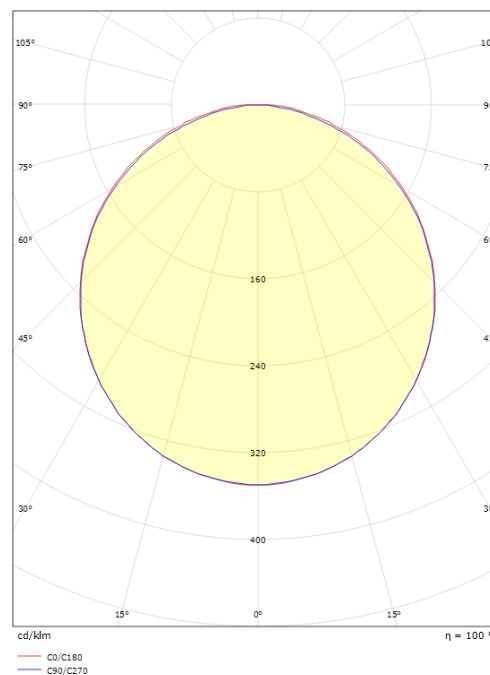

Packaging

Packing dimensions (mm): 618 x 21 x 11