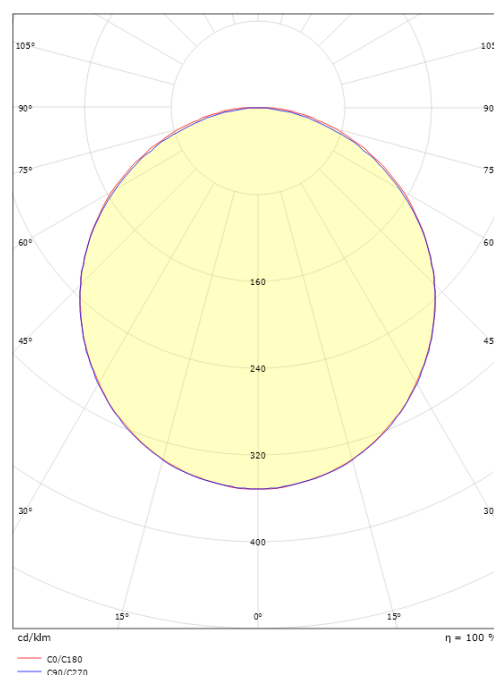

SlimLine Pro 570 White 970lm 4000K Ra>90

Article code: 391248
 EAN: 7021983912480

Electrical

System wattage: 6.5W
 Voltage: 24V

Light technic

Type of light source: LED
 Luminous flux: 970lm
 Efficacy: 149 lm/W
 Colour temperature: 4000K
 Colour rendering (CRI): Ra>90
 MacAdams factor: SDCM: 3
 Lifetime: L70/B50>50,000
 Light distribution: Direct
 Optic: Opal
 Beam angle: 110°

Dimensions

Length (mm) L: 570
 Width (mm) W: 17
 Height (mm) H: 7
 Weight (kg) gross/net: 0.113 / 0.093

Packaging

Packing dimensions (mm): 618 x 21 x 11

7 0 2 1 9 8 3 9 1 2 4 8 0