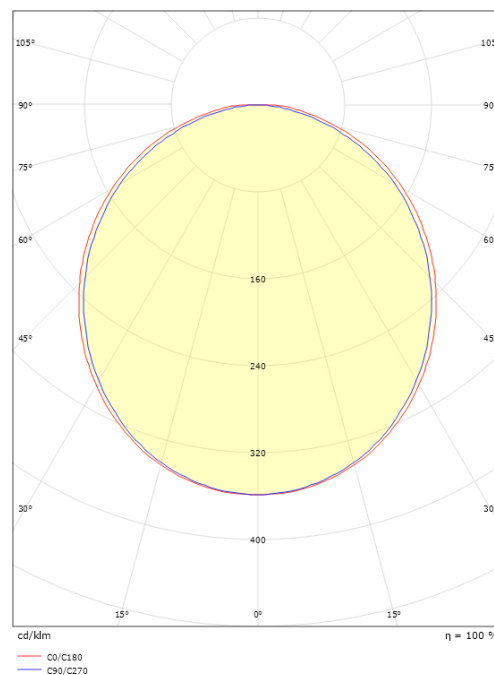

SlimLine Pro Black 280lm 2700K Ra>90

Article code: 391276
 EAN: 7021983912763

Electrical

System wattage: 1.9W
 Voltage: 24V

Light technic

Type of light source: LED
 Luminous flux: 280lm
 Efficacy: 147 lm/W
 Colour temperature: 2700K
 Colour rendering (CRI): Ra>90
 MacAdams factor: SDCM: 3
 Lifetime: L70/B50>50,000
 Light distribution: Direct
 Optic: Opal
 Beam angle: 110°

Dimensions

Length (mm) L: 170
 Width (mm) W: 17
 Height (mm) H: 7
 Weight (kg) gross/net: 0.04 / 0.026

Packaging

Packing dimensions (mm): 240 x 21 x 11

7 0 2 1 9 8 3 9 1 2 7 6 3