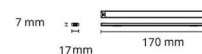

SlimLine Pro Black 280lm 2700K Ra>90

Article code: 391276
 EAN: 7021983912763

Electrical

System wattage: 1.9W
 Voltage: 24V

Light technic

Type of light source: LED
 Luminous flux: 280lm
 Efficacy: 147 lm/W
 Colour temperature: 2700K
 Colour rendering (CRI): Ra>90
 MacAdams factor: SDCM: 3
 Lifetime: L70/B50>50,000
 Light distribution: Direct
 Optic: Opal
 Beam angle: 110°

Protection

Luminaire class: Class III

Energy and approvals

Energy efficiency class: G

Materials and finish

Housing: Aluminium
 Colour: Black
 Optics: Polycarbonat (PC)

Mounting/Connection

Mounting: Surface, Indoor

Dimensions

Length (mm) L: 170
 Width (mm) W: 17
 Height (mm) H: 7
 Weight (kg) gross/net: 0.04 / 0.026

Packaging

Packing dimensions (mm): 240 x 21 x 11

7 0 2 1 9 8 3 9 1 2 7 6 3