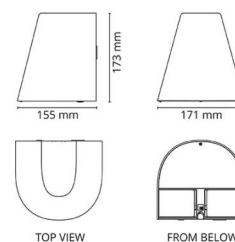

Housing: Aluminium
 Colour: White (RAL 9003)
 Optics: UV-stabilized polycarbonate

Mounting/Connection

Mounting: Surface, Outdoor
 Connection: Screwless terminal block

Dimensions

Length (mm) L: 180
 Width (mm) W: 171
 Height (mm) H: 173
 Depth (D): 155
 Weight (kg) gross/net: 1.764 / 1.524

Packaging

Packing dimensions (mm): 180 x 165 x 185

cd/kdm
 — C0/C180
 — C90/C270

$\eta = 100\%$

7 0 2 1 9 8 6 1 1 9 1 0 7