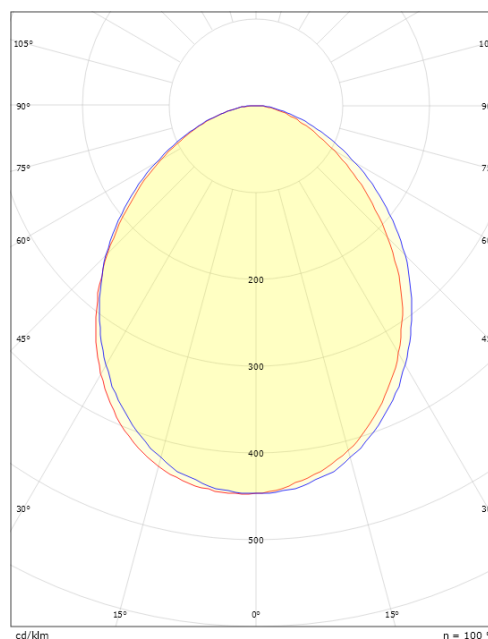

Spike White 880lm 3000K Ra>80 Trailing edge dimming

Article code: 611910
EAN: 7021986119107

Electrical

System wattage: 10W
Voltage: 220-240V

Light technic

Type of light source: LED
Luminous flux: 880lm
Efficacy: 88 lm/W
Colour temperature: 3000K
Colour rendering (CRI): Ra>80
MacAdams factor: SDCM: 3
Lifetime: L70/B50>50,000
Light distribution: Direct
Optic: Opal
Beam angle: 95°

Control/Dimming

Type: Trailing edge dimming

Protection

Luminaire class: Class I

Energy and approvals

Contains light source of energy class: E
Bream: Fulfils Hea 01 for flicker free lighting
BVB: Yes

Materials and finish

Housing: Aluminium
Colour: White (RAL 9003)
Optics: UV-stabilized polycarbonate

Mounting/Connection

Mounting: Surface, Outdoor
Connection: Screwless terminal block

Dimensions

Length (mm) L: 180
Width (mm) W: 171
Height (mm) H: 173
Depth (D): 155
Weight (kg) gross/net: 1.764 / 1.524

Packaging

Packing dimensions (mm): 180 x 165 x 185

cd/kdm
— C0/C180
— C90/C270

$\eta = 100\%$

7 0 2 1 9 8 6 1 1 9 1 0 7