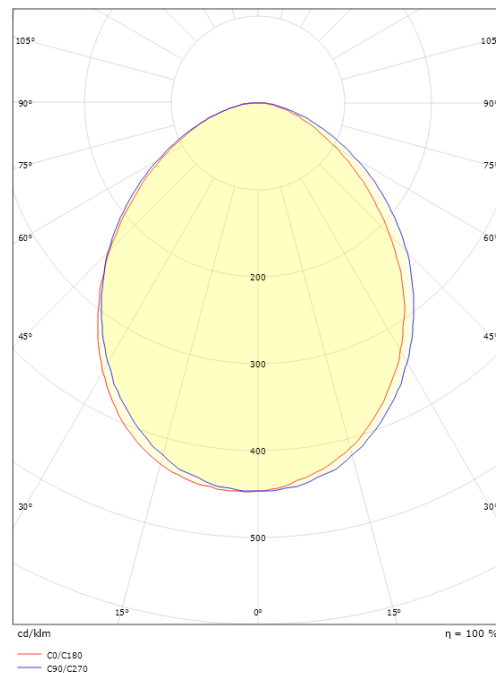

Spike White w/ outlet 880lm 3000K Ra>80 Trailing edge dimming

Article code: 611911
EAN: 7021986119114

Electrical

System wattage: 10W
Voltage: 220-240V

Light technic

Type of light source: LED
Luminous flux: 880lm
Efficacy: 88 lm/W
Colour temperature: 3000K
Colour rendering (CRI): Ra>80
MacAdams factor: SDCM: 3
Lifetime: L70/B50>50,000
Light distribution: Direct
Optic: Opal
Beam angle: 95°

Control/Dimming

Type: Trailing edge dimming

Protection

Luminaire class: Class I

Energy and approvals

Contains light source of energy class: E
Bream: Fulfil Hea 01 for flicker free lighting
BVB: Yes

Materials and finish

Housing: Aluminium
Colour: White (RAL 9003)
Optics: Polycarbonat (PC)

Mounting/Connection

Mounting: Surface, Outdoor
Connection: Screwless terminal block

Dimensions

Length (mm) L: 180
Width (mm) W: 171
Height (mm) H: 173
Depth (D): 155
Weight (kg) gross/net: 1.932 / 1.662

Packaging

Packing dimensions (mm): 180 x 165 x 185

7 0 2 1 9 8 6 1 1 9 1 1 4