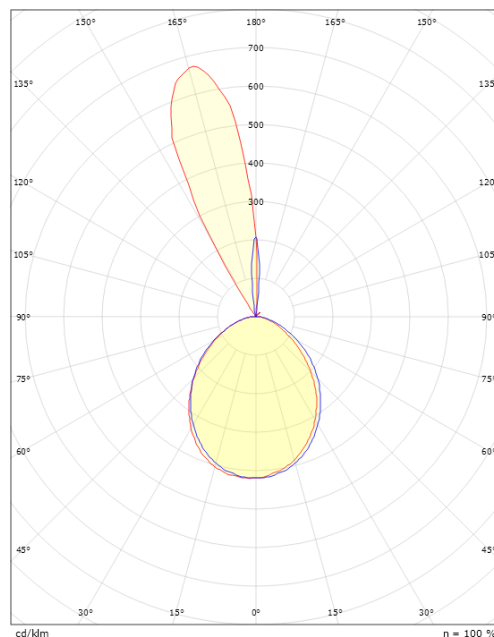

Packaging

Packing dimensions (mm): 180 x 165 x 185

cd/m²
— C0/C180
— C90/C270

7 0 2 1 9 8 6 1 4 9 1 3 5