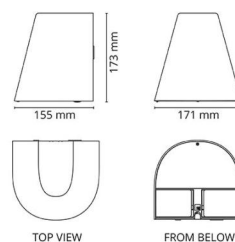

Spike Black Uplight 930lm 3000K Ra>80 Trailing edge dimming

Article code: 614913
EAN: 7021986149135

Electrical

Wattage: 10W+6W
System wattage: 16W
Voltage: 220-240V

Light technic

Type of light source: LED
Socket: GU10
Light source included: Yes
Luminous flux: 930lm
Efficacy: 58 lm/W
Colour temperature: 3000K
Colour rendering (CRI): Ra>80
MacAdams factor: SDCM: 3
Lifetime: L70/B50>50,000
Light distribution: Direct
Optic: Plastic opal/transparent
Beam angle: 95° down / 15° up