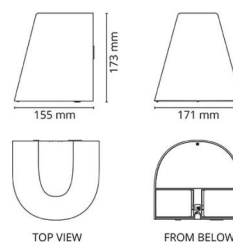

Housing: Aluminium
 Colour: Graphite
 Optics: UV-stabilized polycarbonate/ UV-stabilized PMMA

Mounting/Connection

Mounting: Surface, Outdoor
 Connection: Screwless terminal block

Dimensions

Length (mm) L: 180
 Width (mm) W: 171
 Height (mm) H: 173
 Depth (D): 155
 Weight (kg) gross/net: 1.86 / 1.624

Packaging

Packing dimensions (mm): 180 x 165 x 185

cd/kdm
 — C0/C180
 — C90/C270

$\eta = 100\%$

7 0 2 1 9 8 6 2 3 9 1 3 3