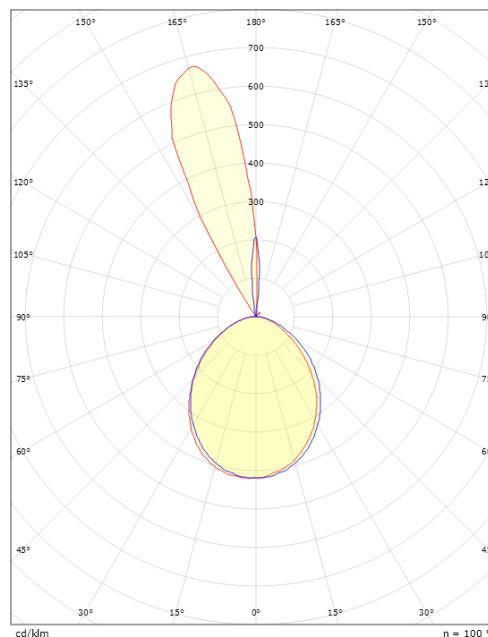

Spike Graphite Uplight 930lm 3000K Ra>80 Trailing edge dimming

Article code: 623913
EAN: 7021986239133

Electrical

Wattage: 10W+6W
System wattage: 16W
Voltage: 220-240V

Light technic

Type of light source: LED
Socket: GU10
Light source included: Yes
Luminous flux: 930lm
Efficacy: 58 lm/W
Colour temperature: 3000K
Colour rendering (CRI): Ra>80
MacAdams factor: SDCM: 3
Lifetime: L70/B50>50,000
Light distribution: Direct
Optic: Plastic opal/transparent
Beam angle: 95° down / 15° up

Control/Dimming

Type: Trailing edge dimming

Protection

Luminaire class: Class I

Energy and approvals

Contains light source of energy class: E
Breeam: Fulfils Hea 01 for flicker free lighting
BVB: Yes

Materials and finish

Housing: Aluminium
Colour: Graphite
Optics: UV-stabilized polycarbonate/ UV-stabilized PMMA

Mounting/Connection

Mounting: Surface, Outdoor
Connection: Screwless terminal block

Dimensions

Length (mm) L: 180
Width (mm) W: 171
Height (mm) H: 173
Depth (D): 155
Weight (kg) gross/net: 1.86 / 1.624

Packaging

Packing dimensions (mm): 180 x 165 x 185

cd/kdm
— C0/C180
— C90/C270

$\eta = 100\%$

7 0 2 1 9 8 6 2 3 9 1 3 3